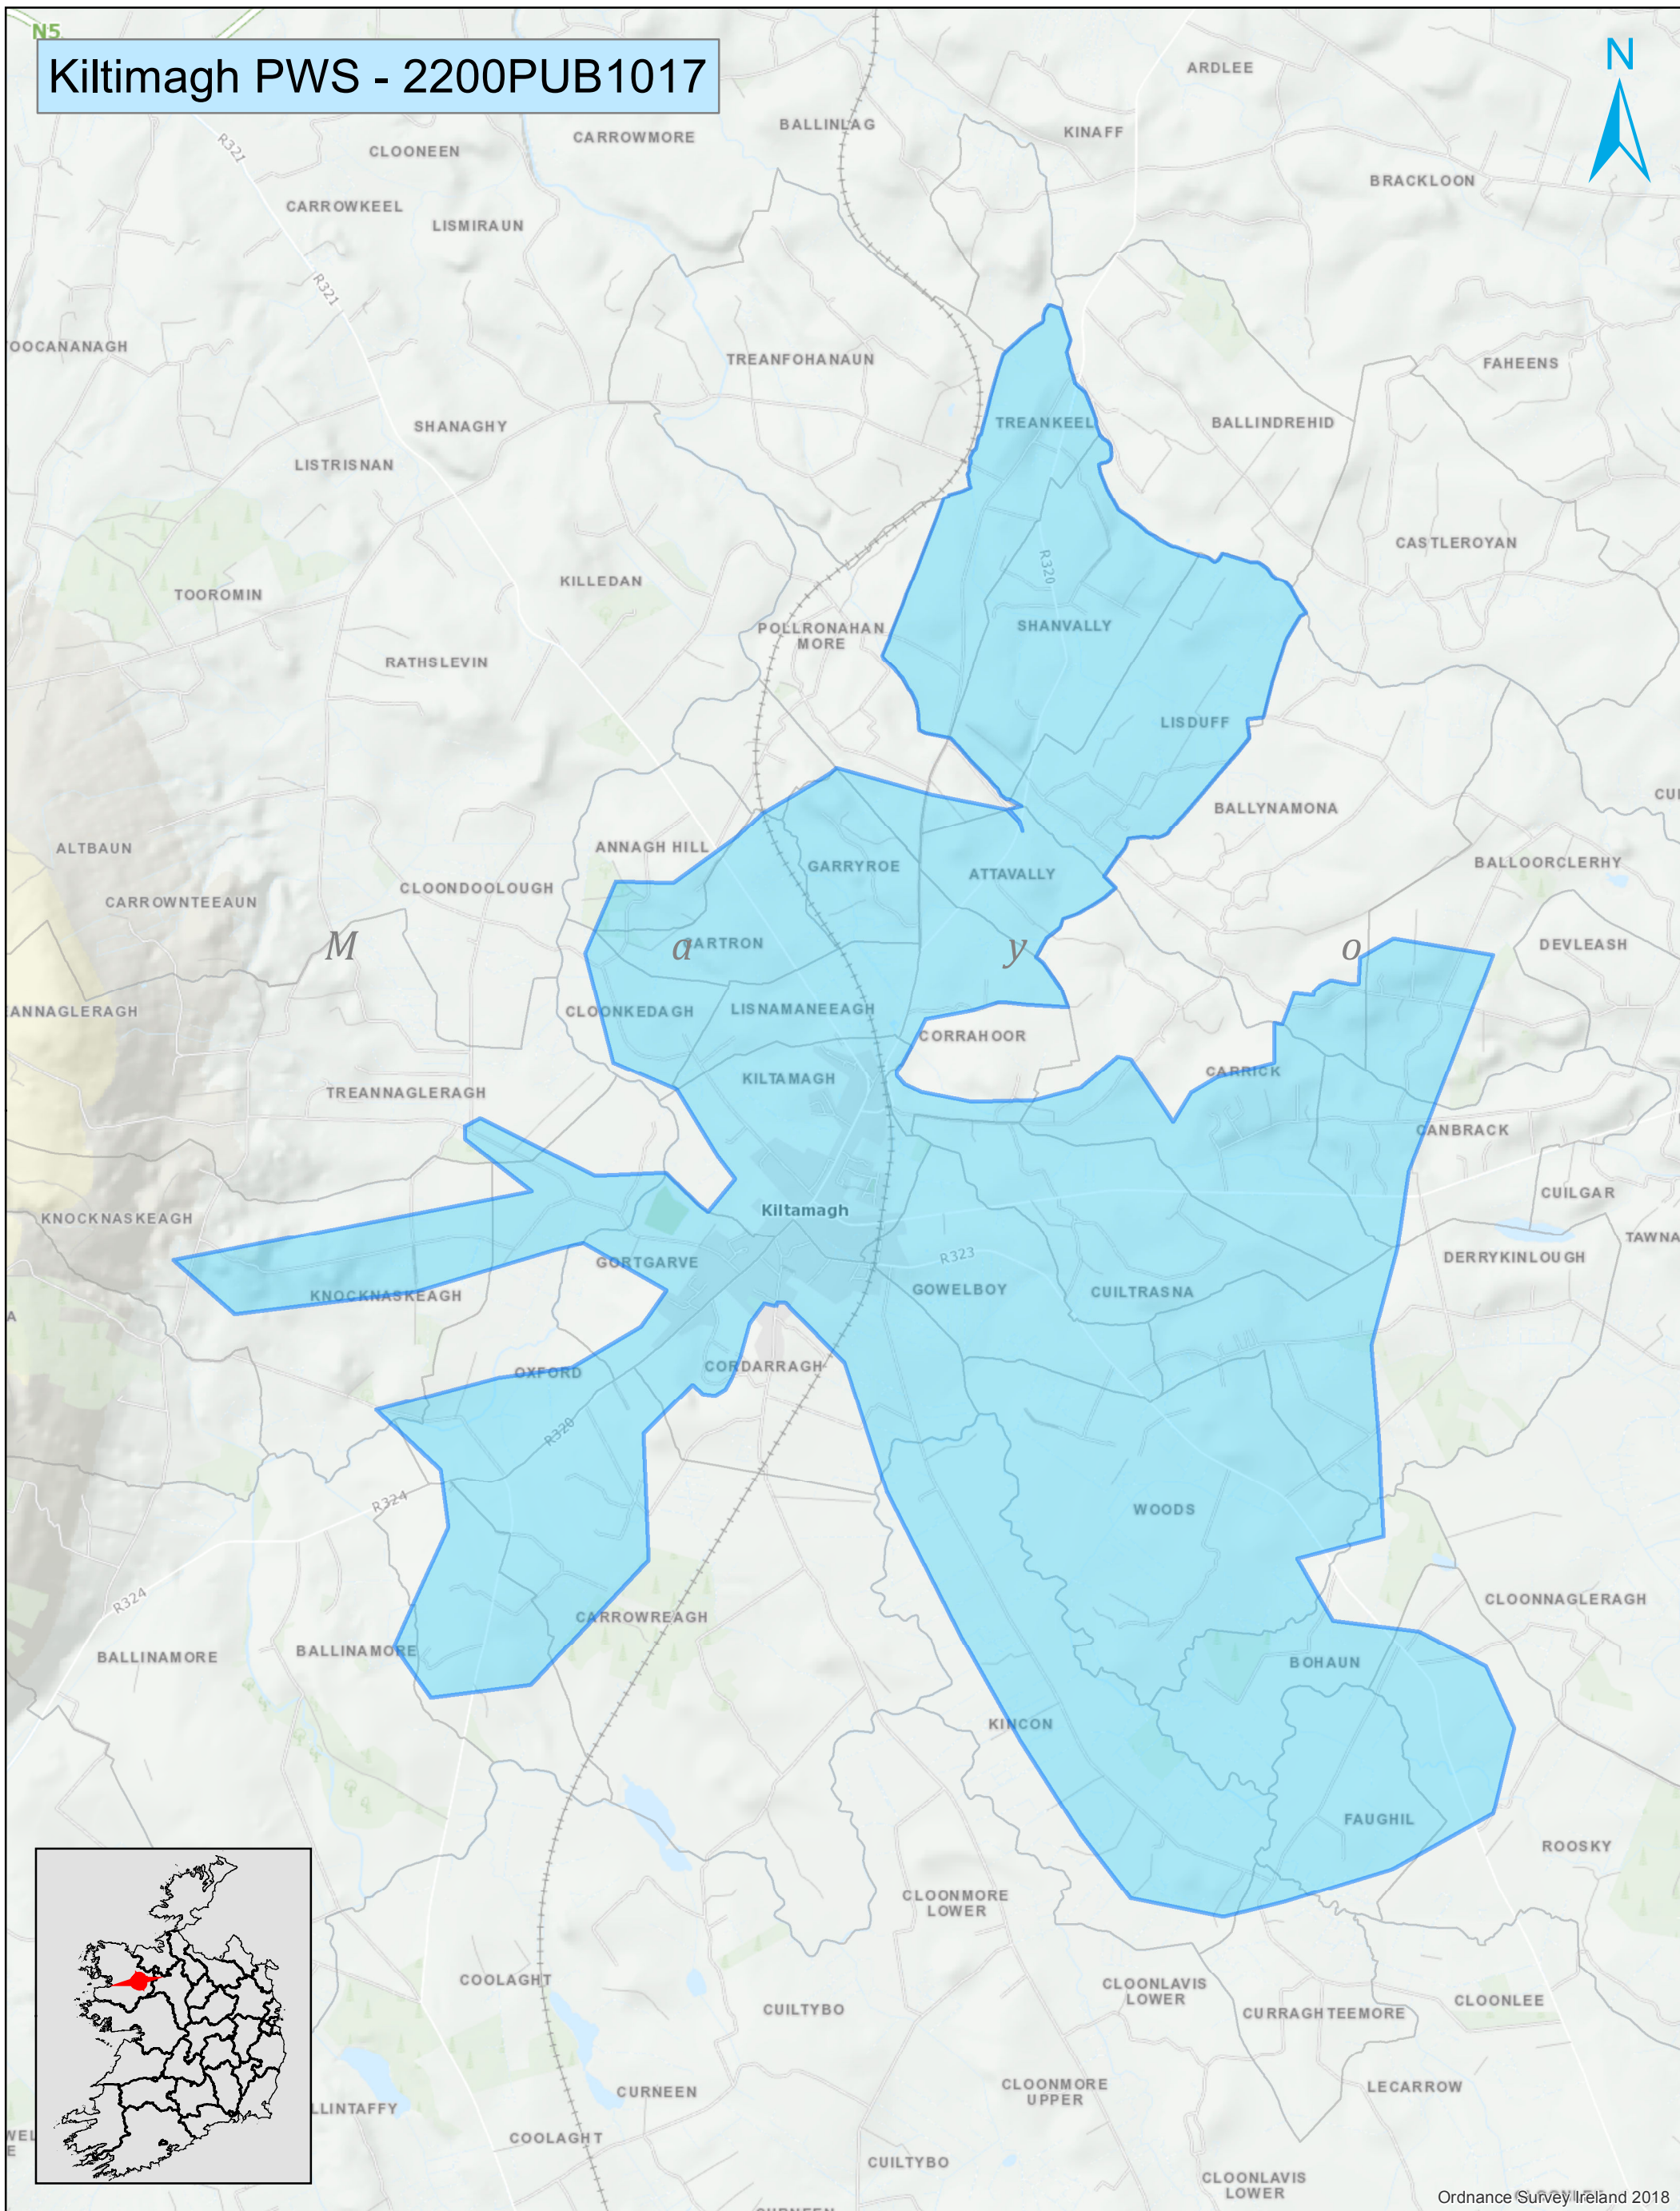

Kiltimagh PWS - 2200PUB1017

Ordnance Survey Ireland 2018

No part of this drawing may be reproduced or transmitted in any form or stored in any retrieval system of any nature without the written permission of Irish Water as copyright holder except as agreed for use on the project for which the document was originally issued.
 © Copyright Irish Water
 Reproduced from the Ordnance Survey Of Ireland by Permission of the Government. License No. 3-3-34

WSZ Name: Kiltimagh PWS
 EDEN WSZ ID: 2200PUB1017
 Local Authority: Mayo
 Estimated Residential Pop: 1796

0 0.475 0.95 Km	
Coordinate System: TM65 Irish Grid Projection: Transverse Mercator	
Scale @ A3:	1:31,380
Drawn Date:	12/03/2021