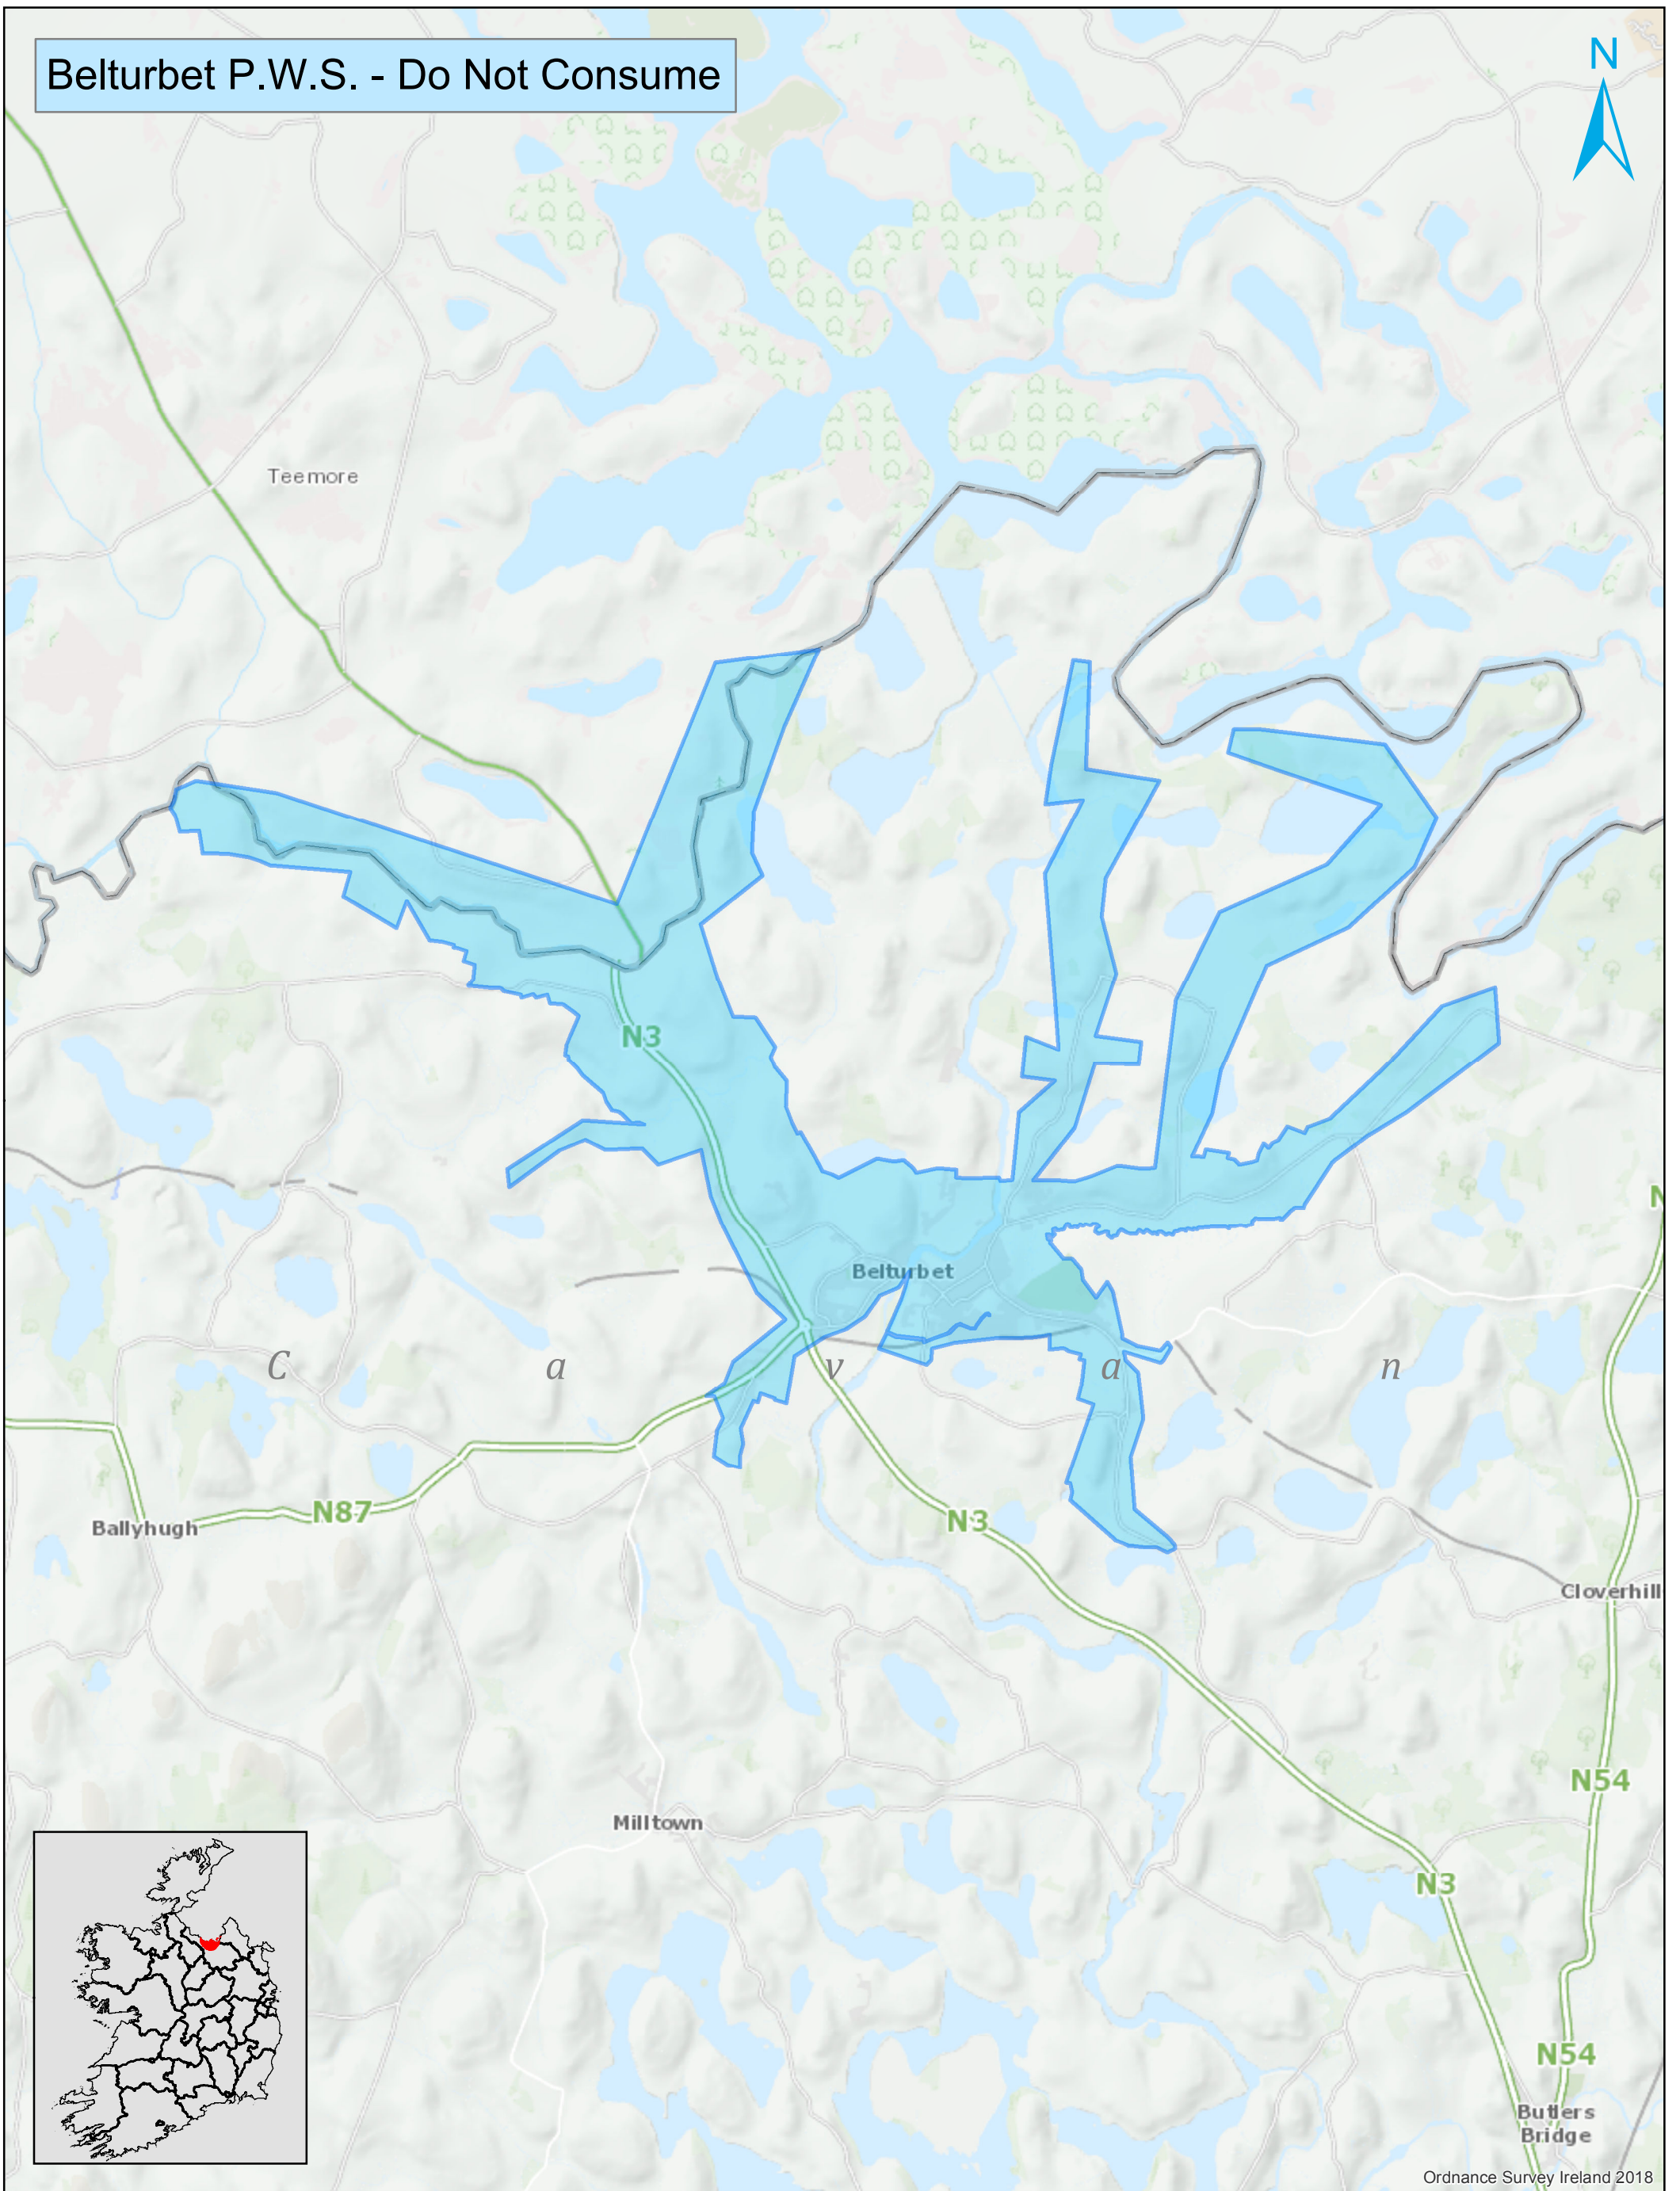

Belturbet P.W.S. - Do Not Consume

Ordnance Survey Ireland 2018

No part of this drawing may be reproduced or transmitted in any form or stored in any retrieval system of any nature without the written permission of Irish Water as copyright holder except as agreed for use on the project for which the document was originally issued.
© Copyright Irish Water
Reproduced from the Ordnance Survey Of Ireland by Permission of the Government. License No. 3-3-34

WSZ Name: Belturbet P.W.S.
EDEN WSZ ID: 0200PUB0108
Local Authority: Cavan
Residential Pop: 1,986

Coordinate System: TM65 Irish Grid
Projection: Transverse Mercator
Scale @ A3: 1:44,130
Drawn Date: 12/03/2021