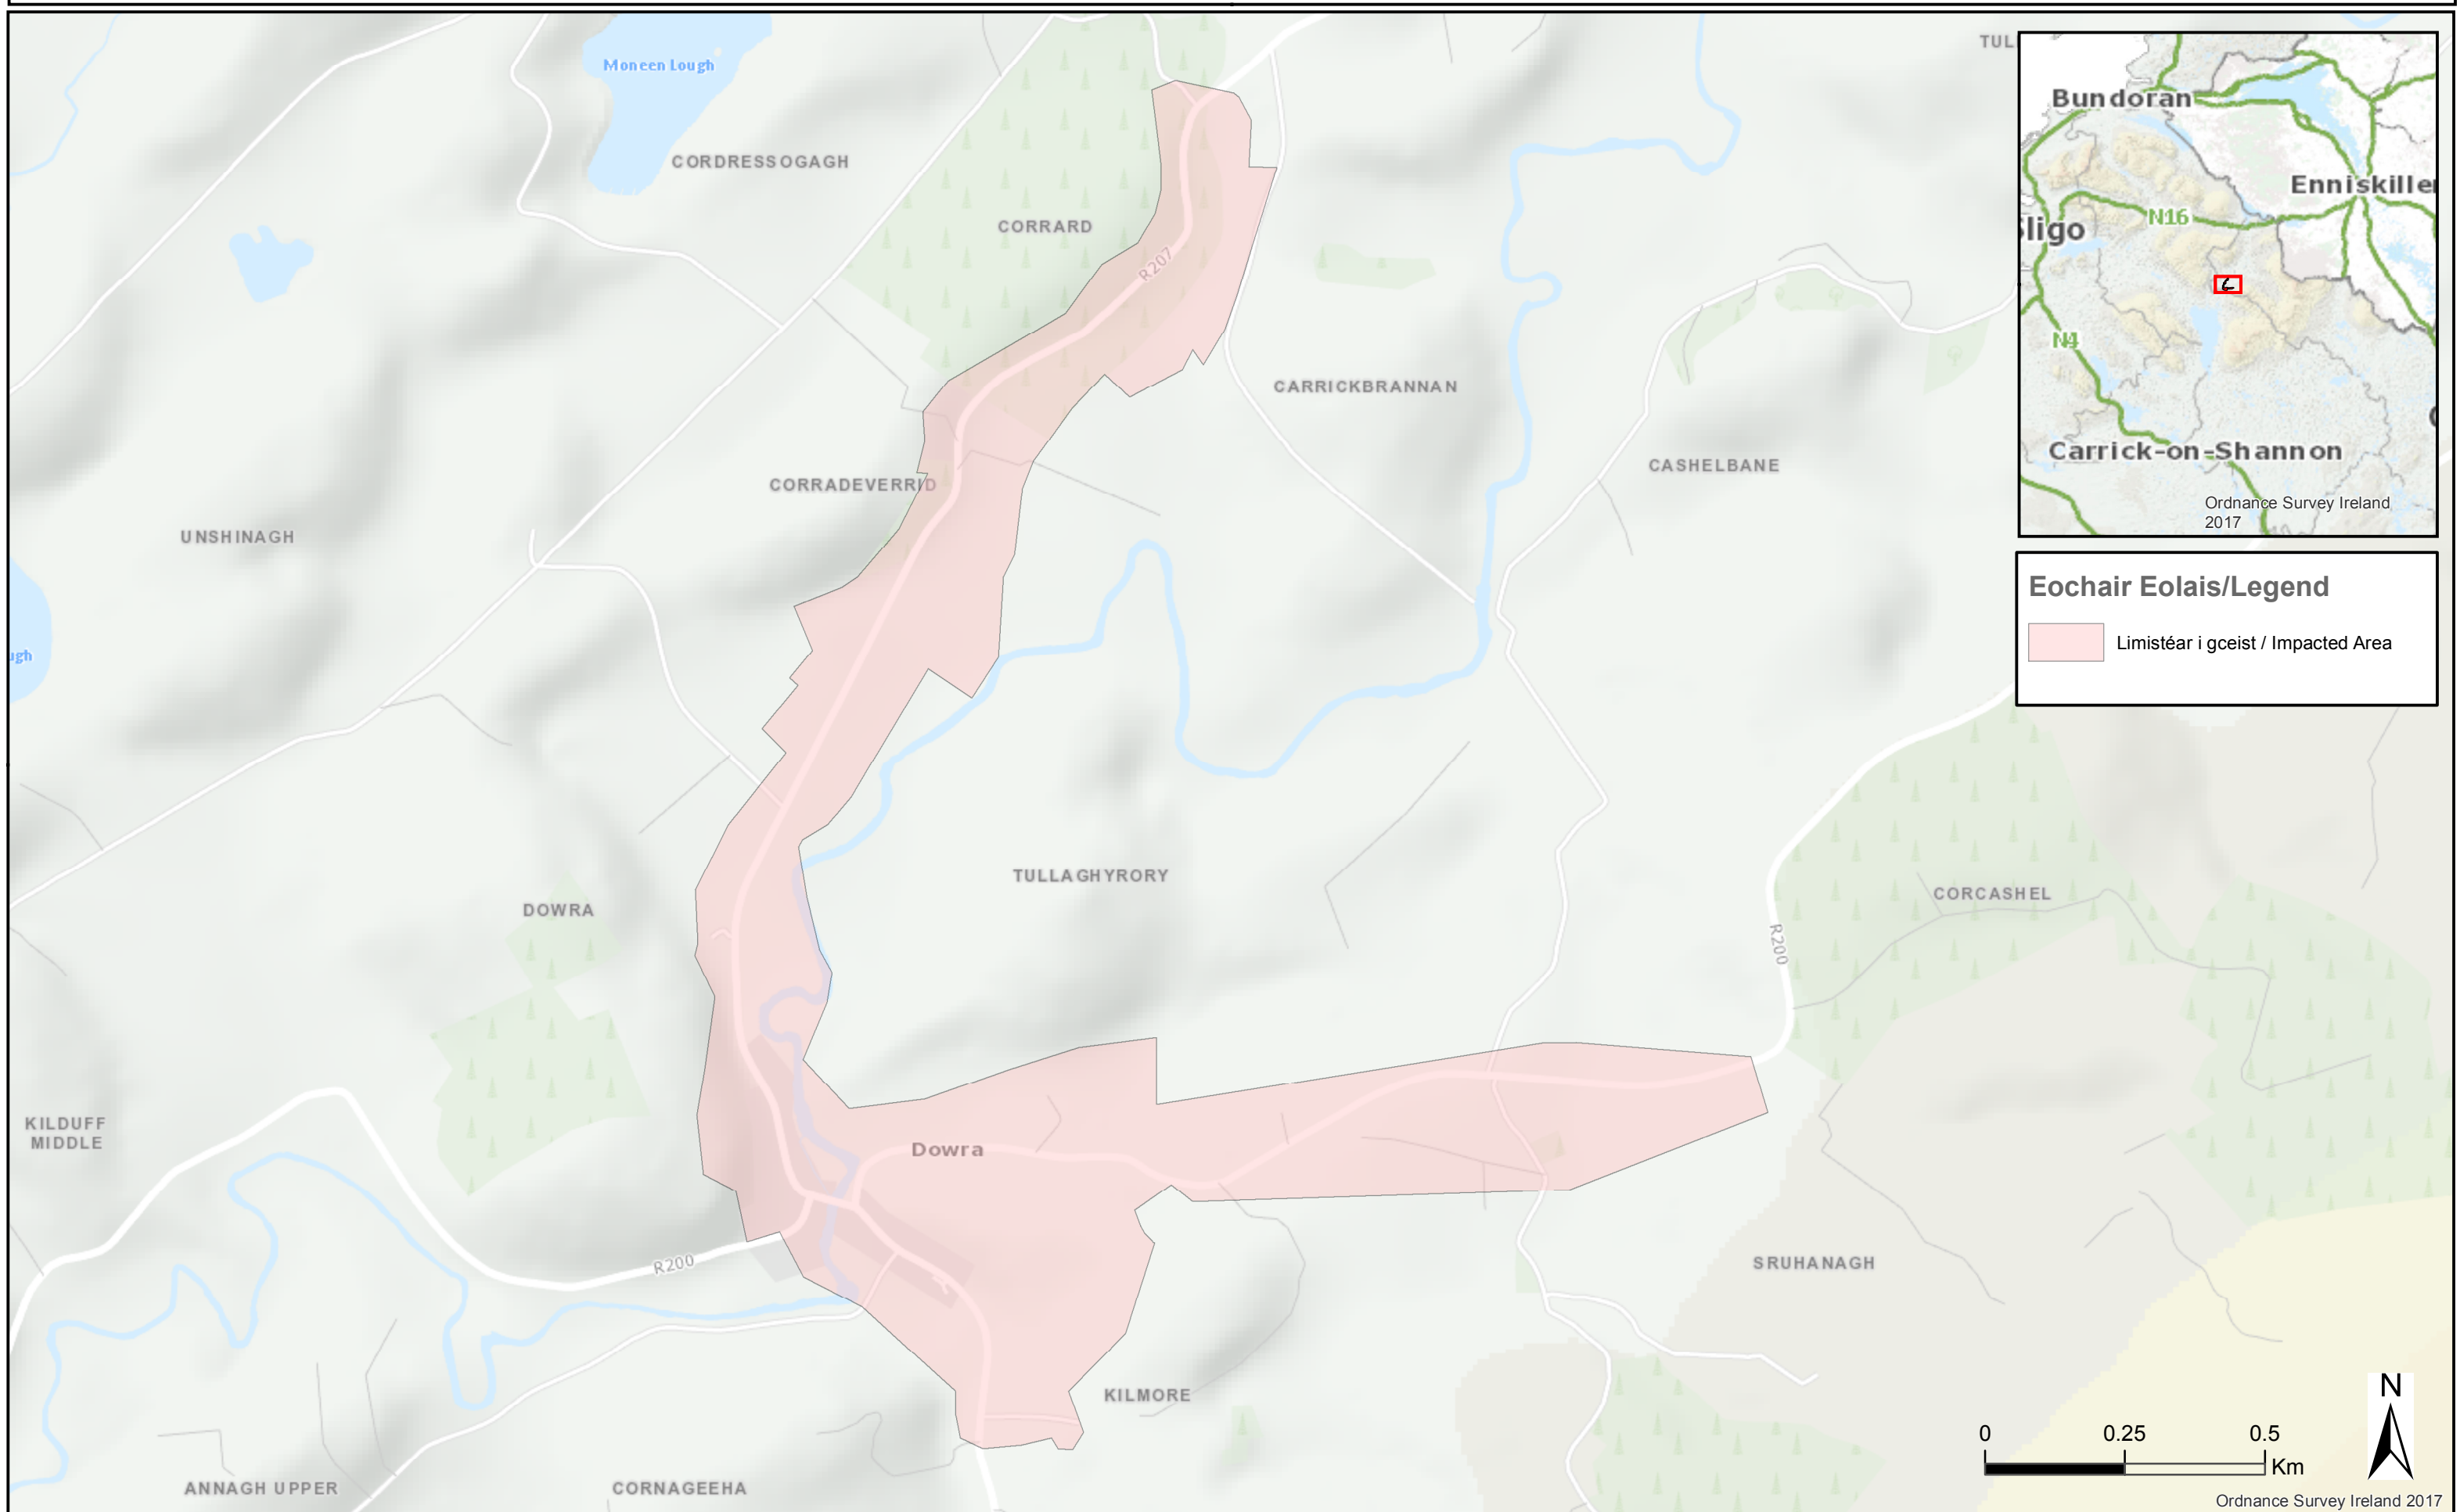

An Damhshraith - Fógra gan an t-Uisce a Ól  
Pobal Cónaithe Measta: Tuairim is 56  
Dowra - Do Not Consume Notice  
Estimated Residential Population: Approx. 56

**Eochair Eolais/Legend**

 Limistéar i gceist / Impacted Area