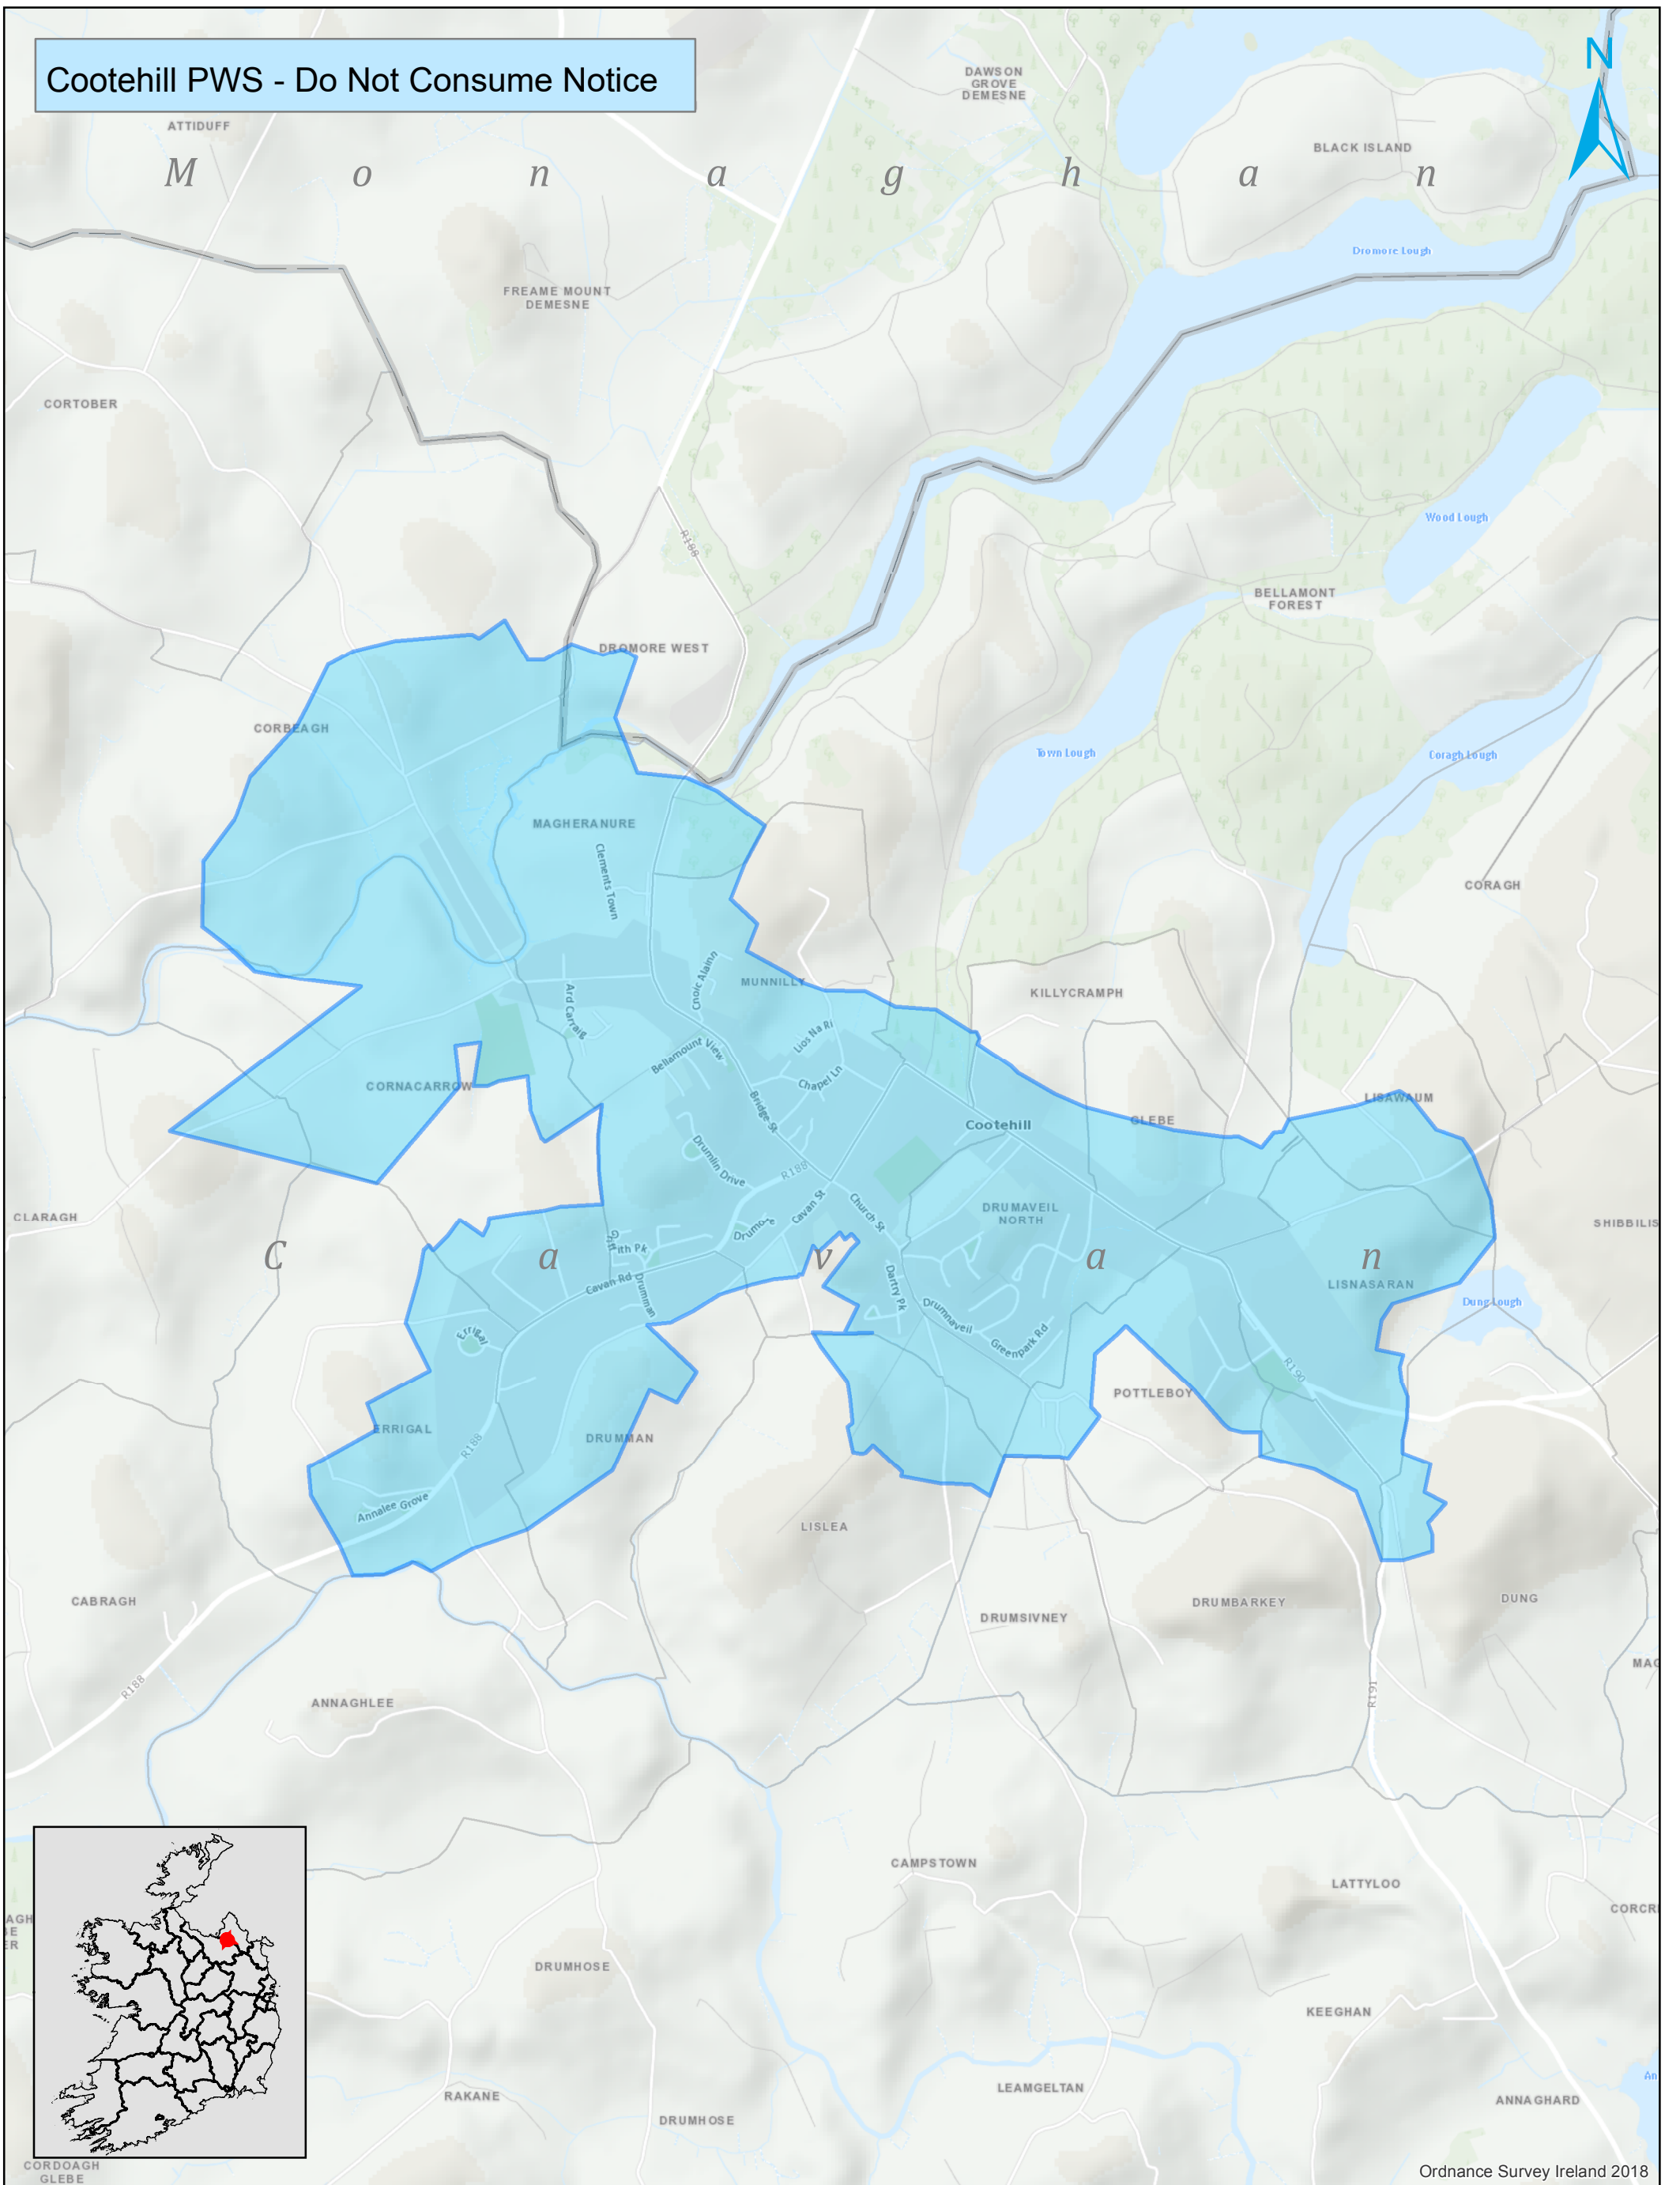

Cootehill PWS - Do Not Consume Notice

Ordnance Survey Ireland 2018

No part of this drawing may be reproduced or transmitted in any form or stored in any retrieval system of any nature without the written permission of Irish Water as copyright holder except as agreed for use on the project for which the document was originally issued.
 © Copyright Irish Water
 Reproduced from the Ordnance Survey Of Ireland by Permission of the Government. License No. 3-3-34

WSZ Name: Cootehill PWS
EDEN WSZ ID: 0200PUB0110
Local Authority: Cavan
Estimated Residential Pop: 2191

Coordinate System: TM65 Irish Grid Projection: Transverse Mercator	
Scale @ A3:	1:15,520
Drawn Date:	12/03/2021