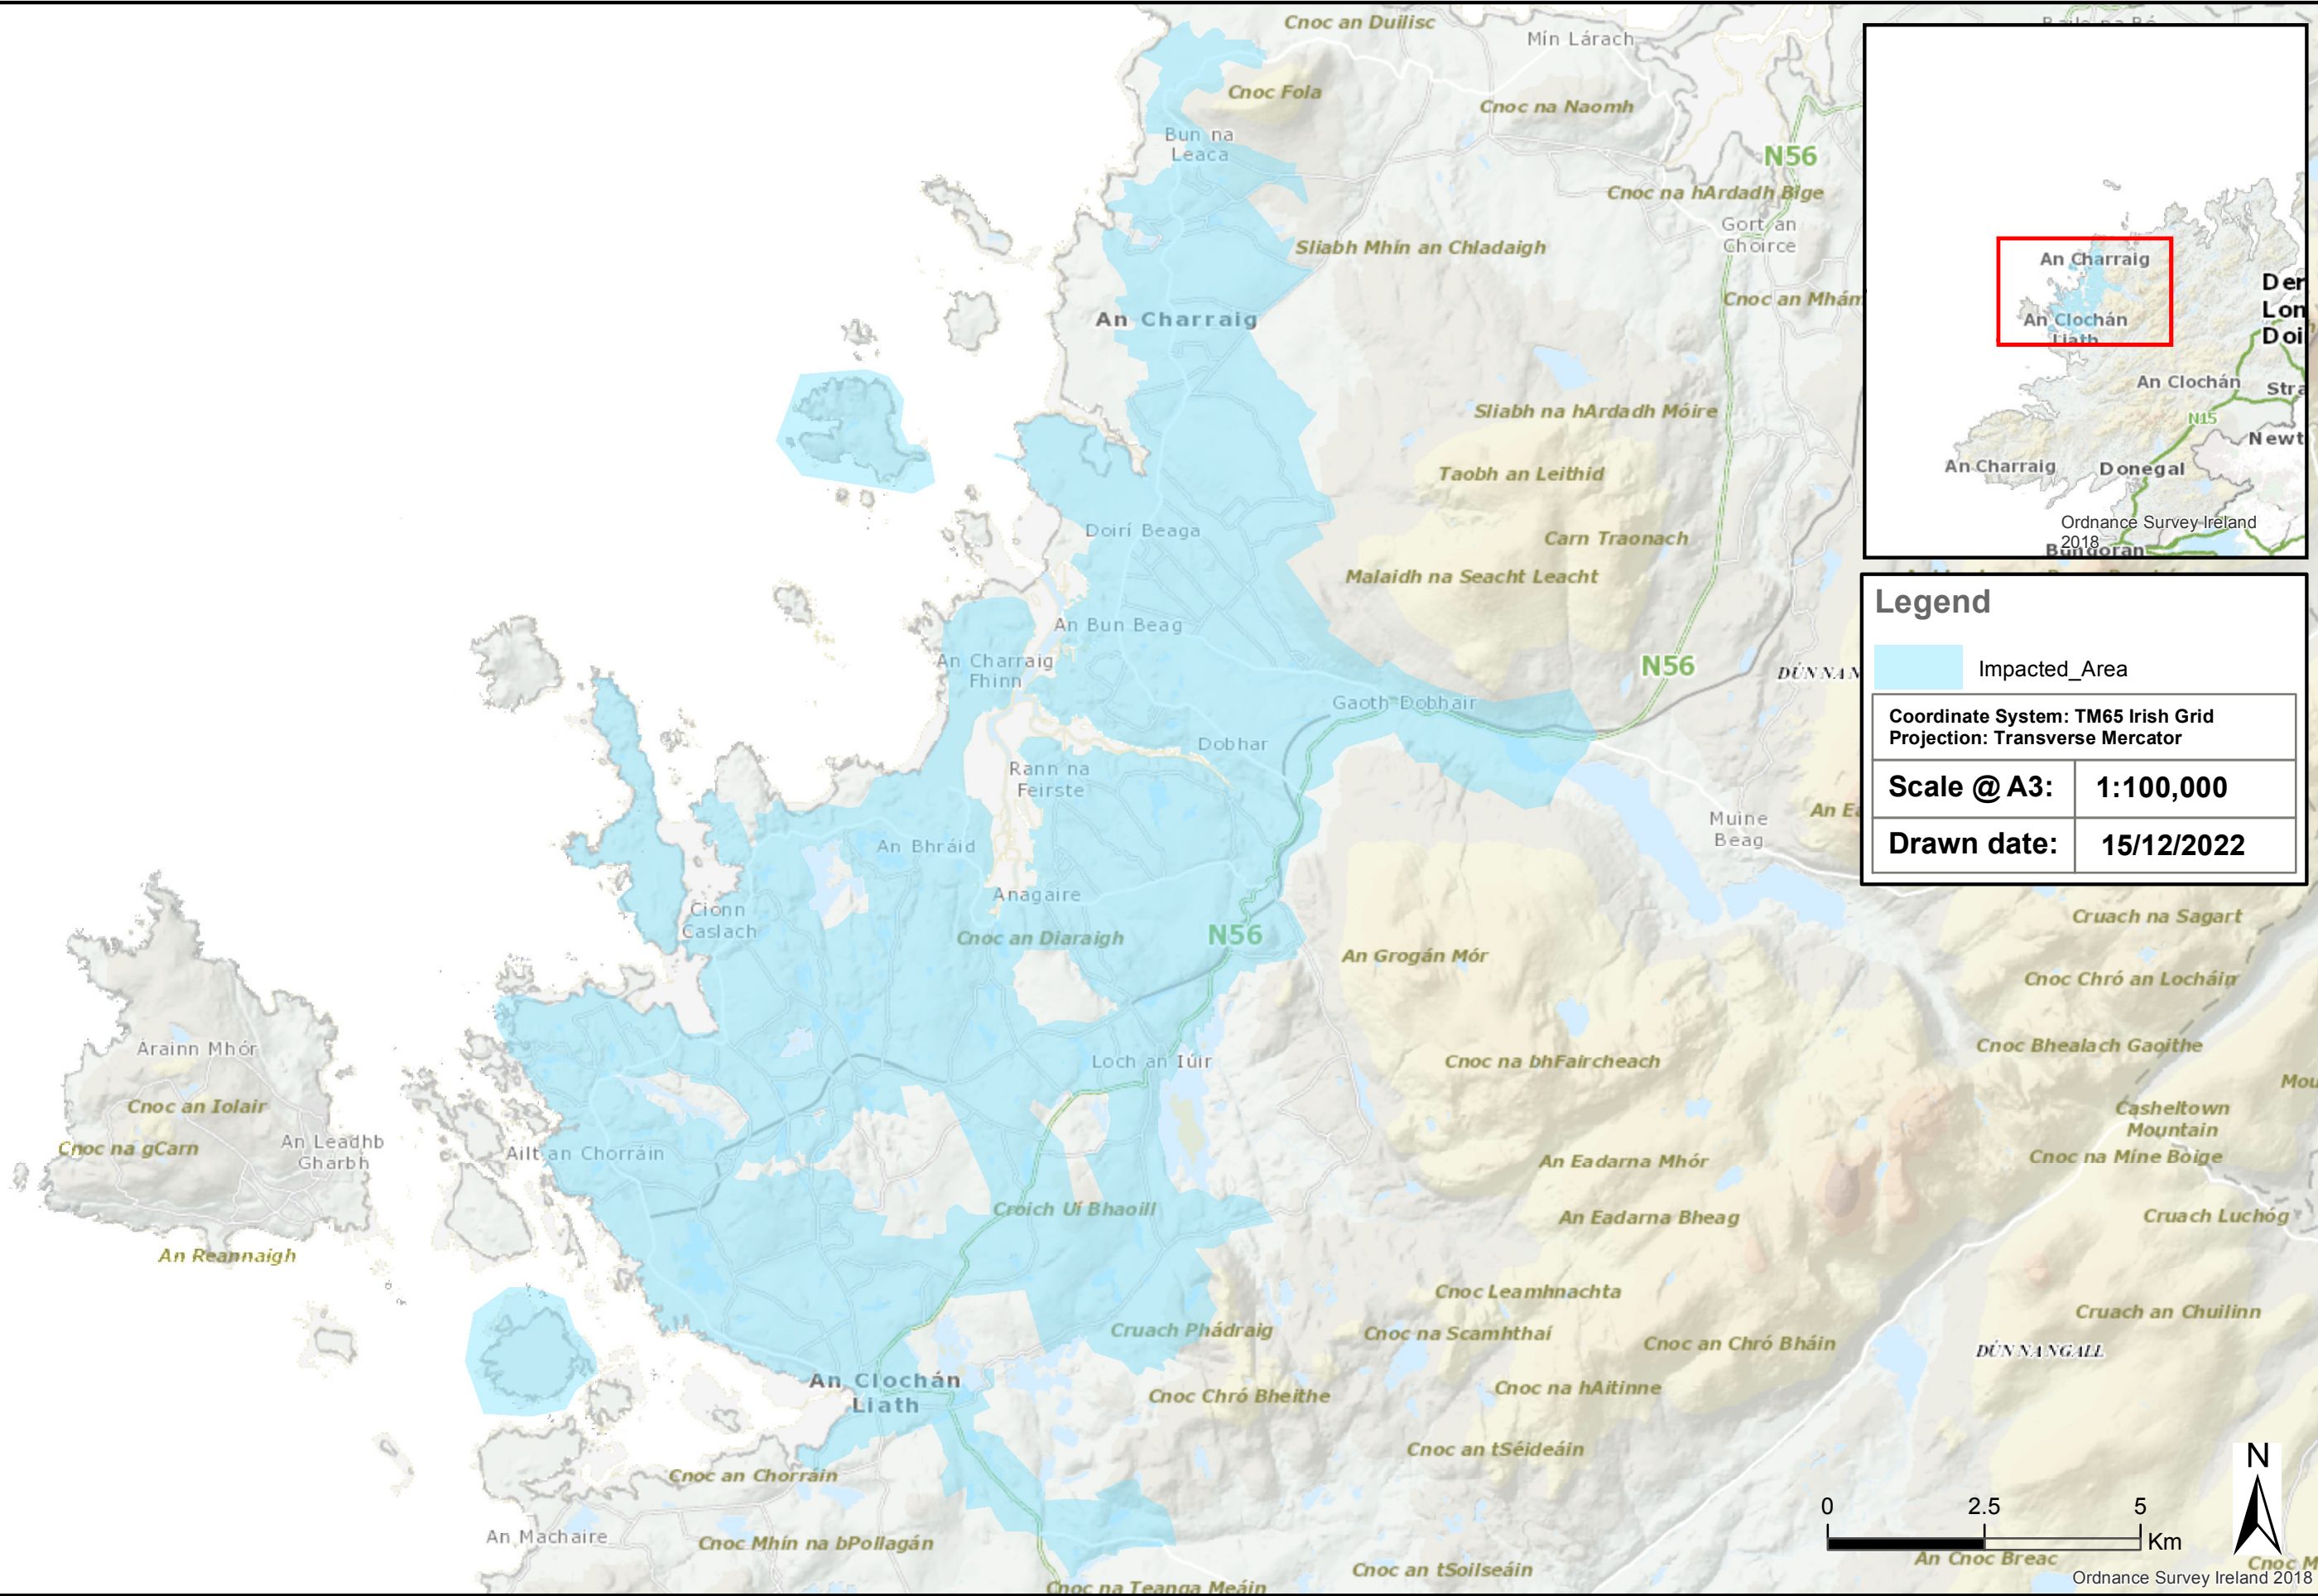

Rosses Regional, Gola Island and Inisfree Island Public Supply, - Boil Water Notice

Estimated Residential Population: 9,350

Legend

Impacted_Area

Coordinate System: TM65 Irish Grid
Projection: Transverse Mercator

Scale @ A3:	1:100,000
Drawn date:	15/12/2022