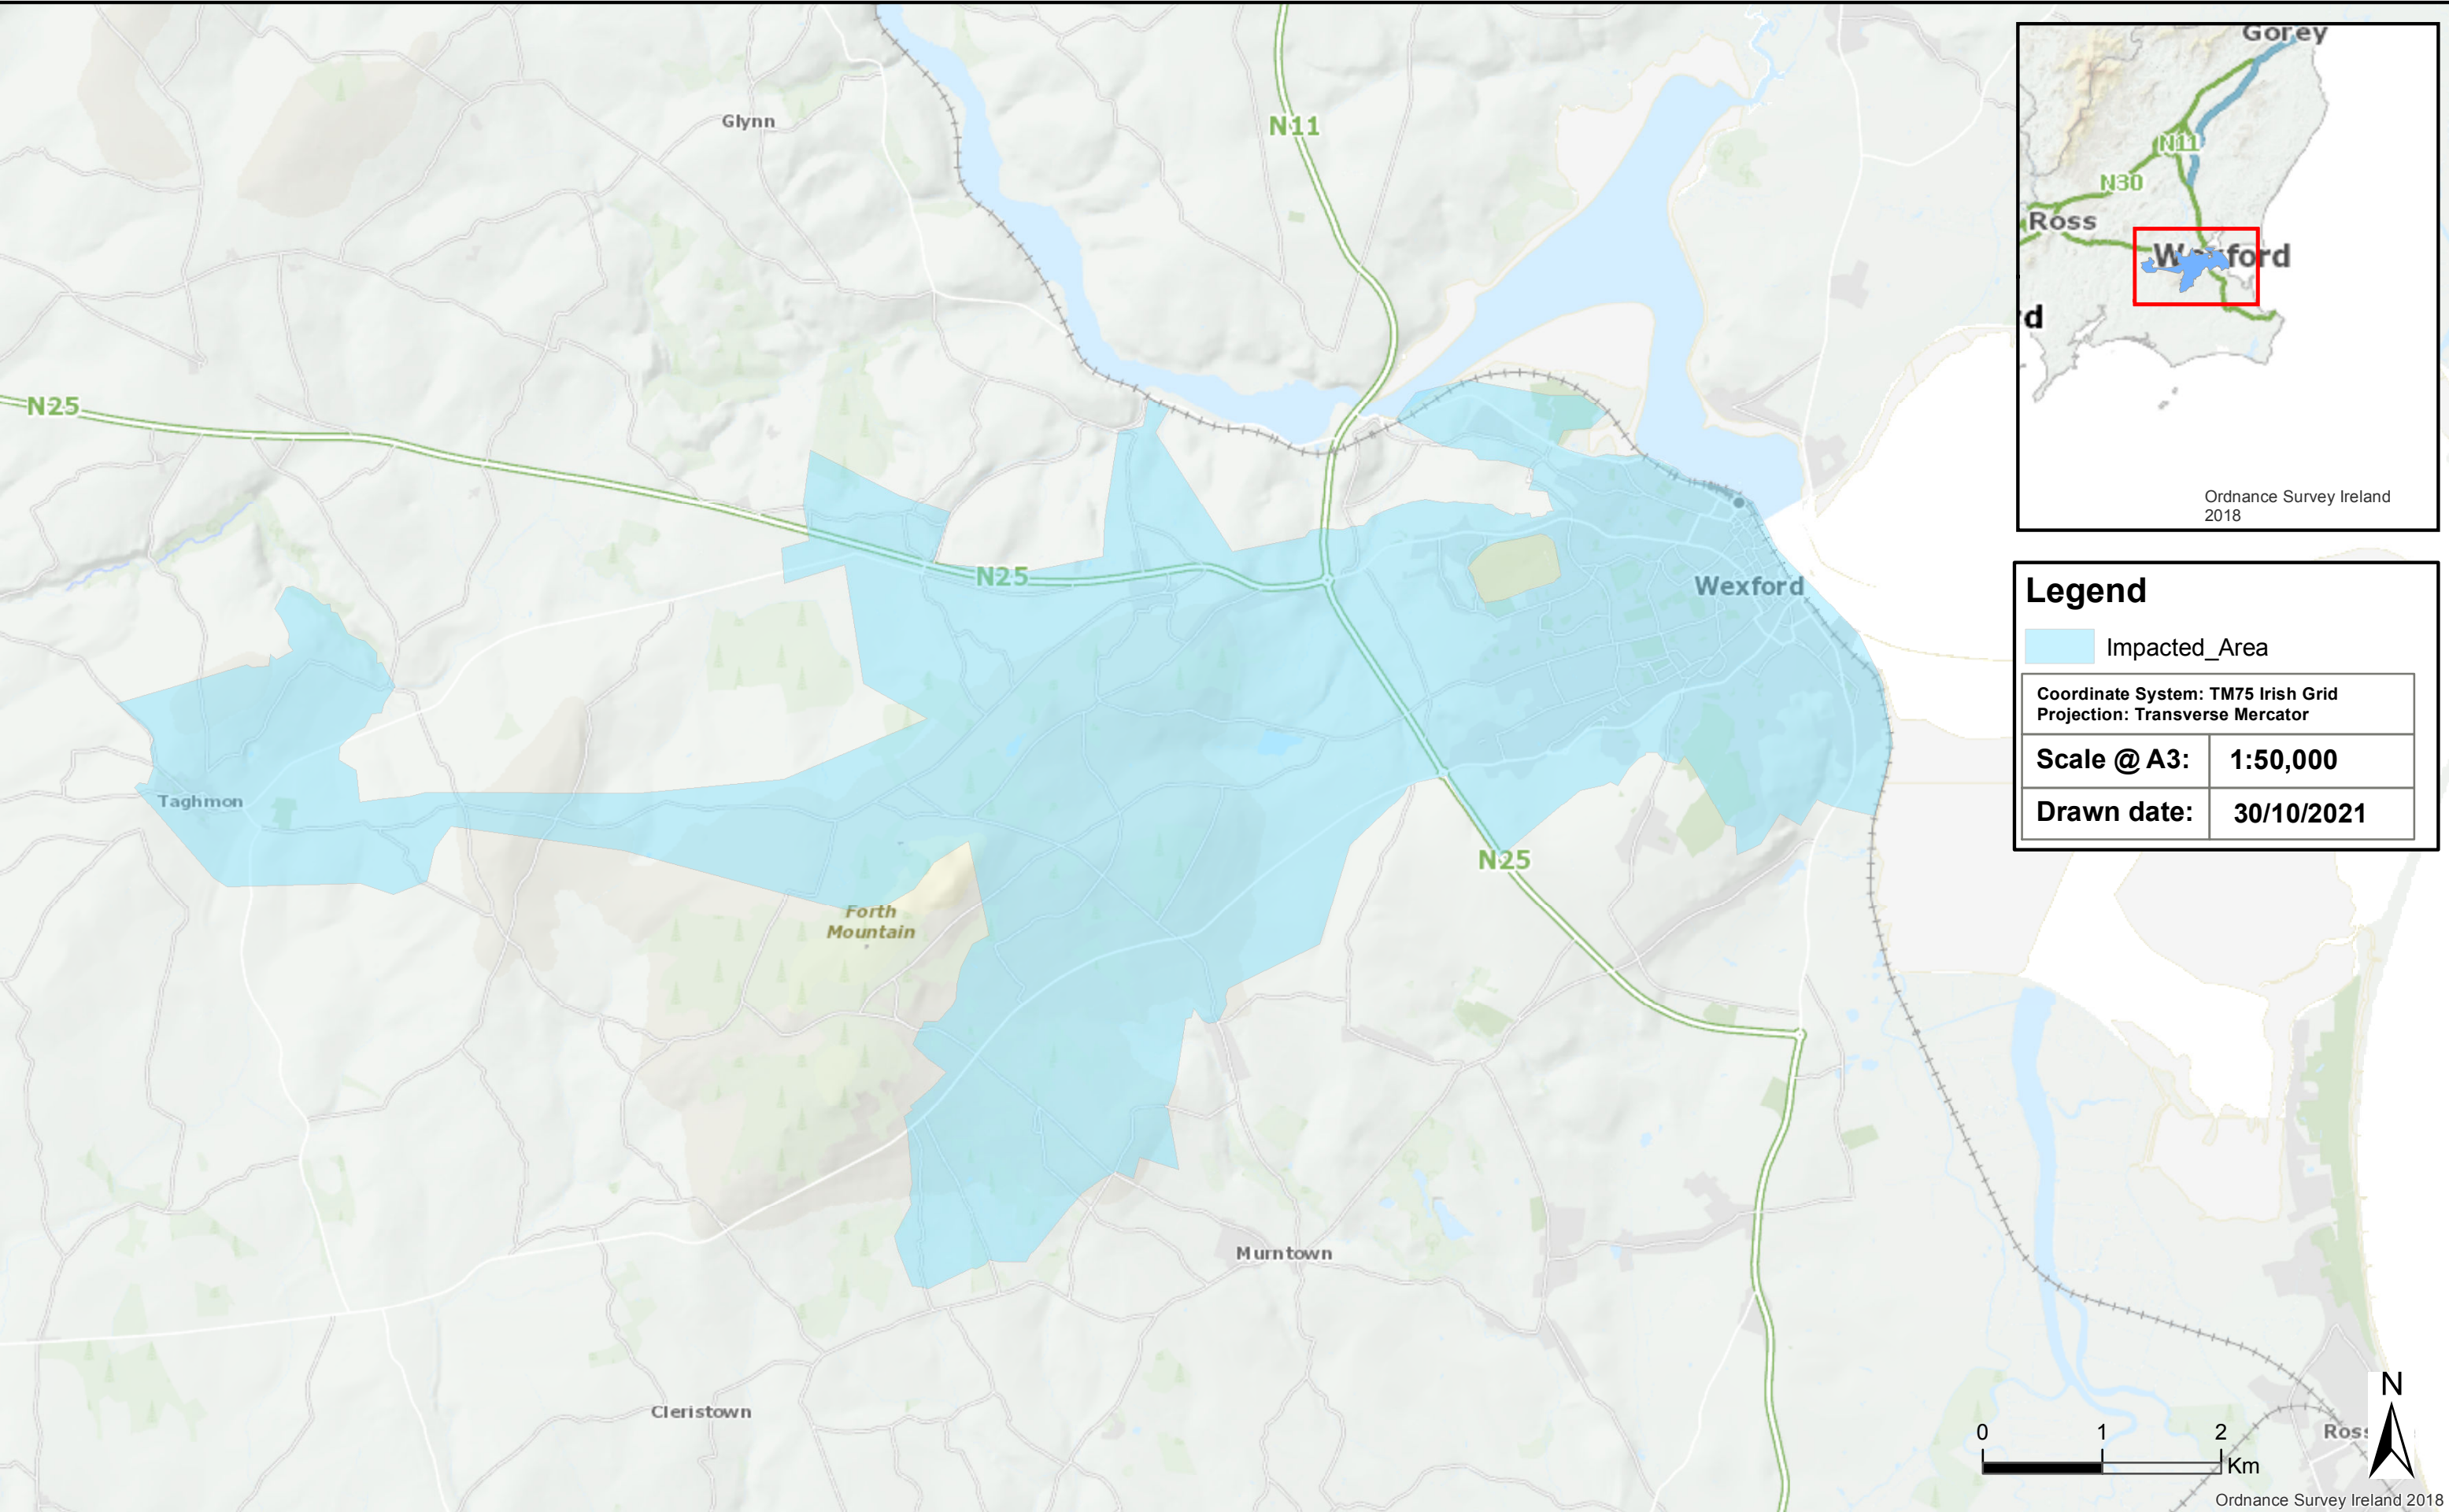

# Wexford Town and Environs - Boil Water Notice

Estimated Residential Population: 25,196

Ordnance Survey Ireland  
2018

**Legend**

 Impacted\_Area

Coordinate System: TM75 Irish Grid  
Projection: Transverse Mercator

Scale @ A3:	1:50,000
Drawn date:	30/10/2021

Ordnance Survey Ireland 2018