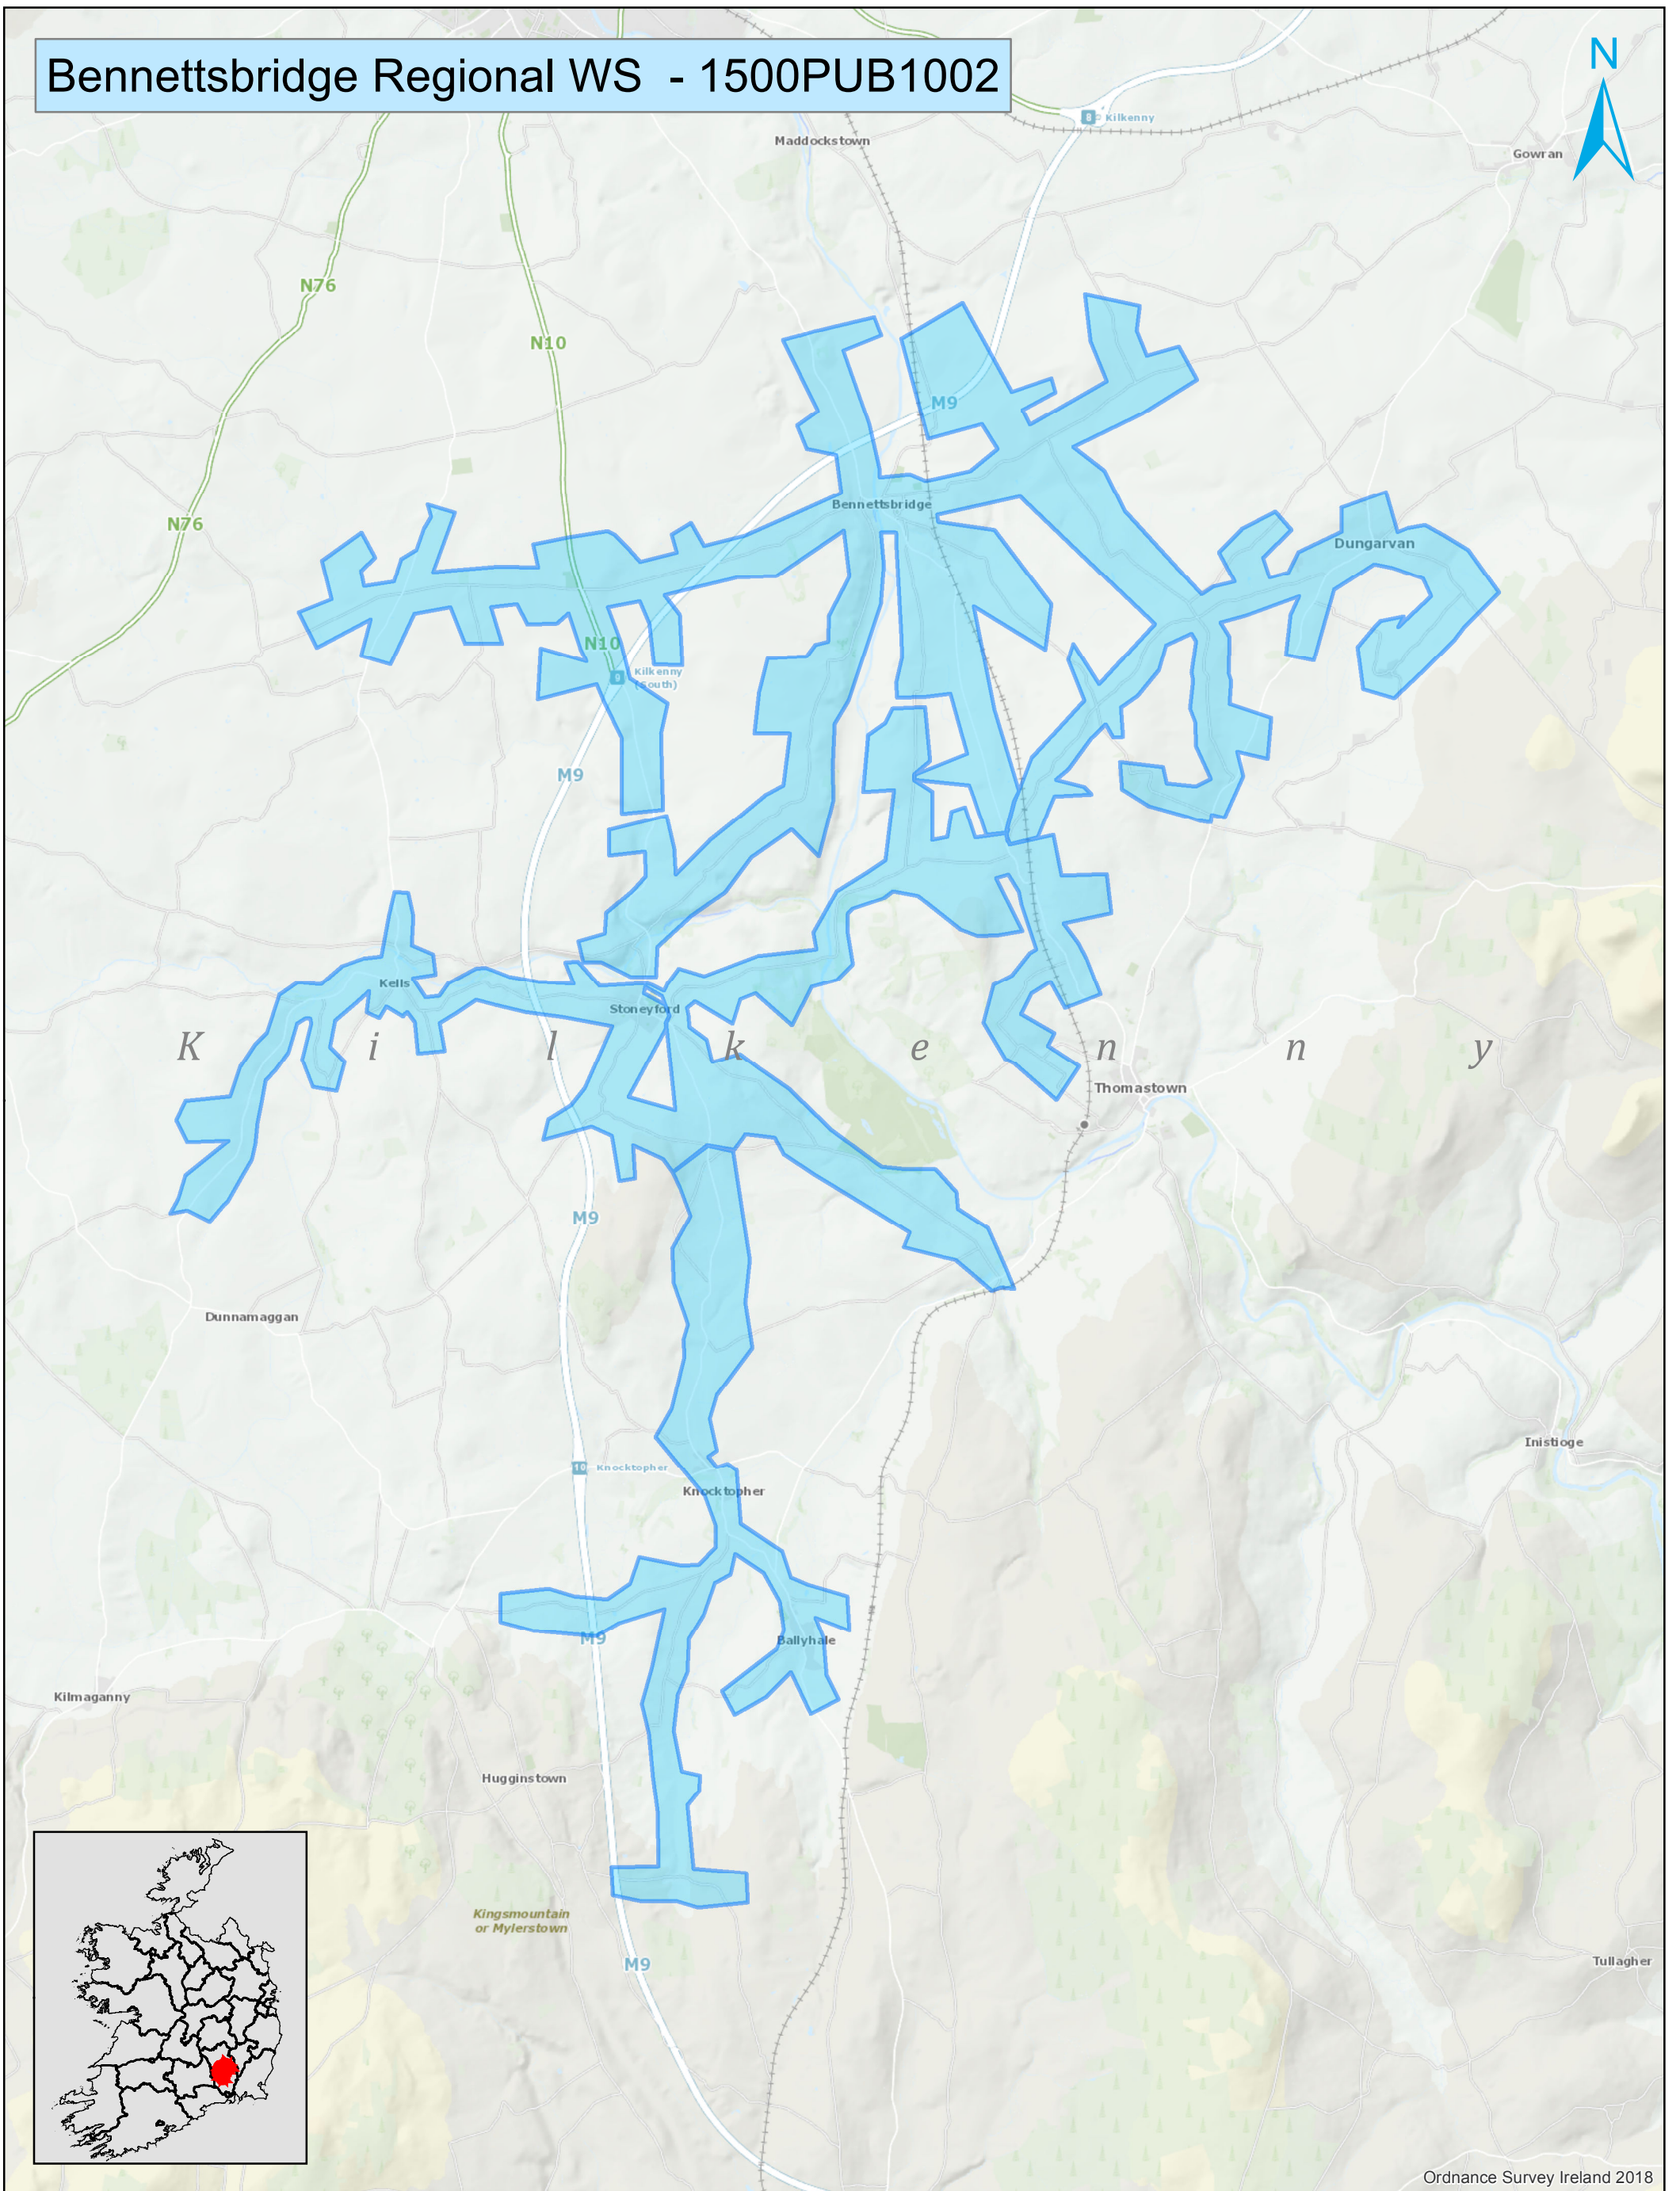

Bennettsbridge Regional WS - 1500PUB1002

Ordnance Survey Ireland 2018

No part of this drawing may be reproduced or transmitted in any form or stored in any retrieval system of any nature without the written permission of Irish Water as copyright holder except as agreed for use on the project for which the document was originally issued.
© Copyright Irish Water
Reproduced from the Ordnance Survey Of Ireland by Permission of the Government.
License No. 3-3-34

WSZ Name: Bennettsbridge Regional WS
EDEN WSZ ID: 1500PUB1002
Local Authority: Kilkenny
Estimated Residential Pop: 4373

Coordinate System: TM65 Irish Grid
Projection: Transverse Mercator
Scale @ A3: 1:73,400
Drawn Date: 12/03/2021