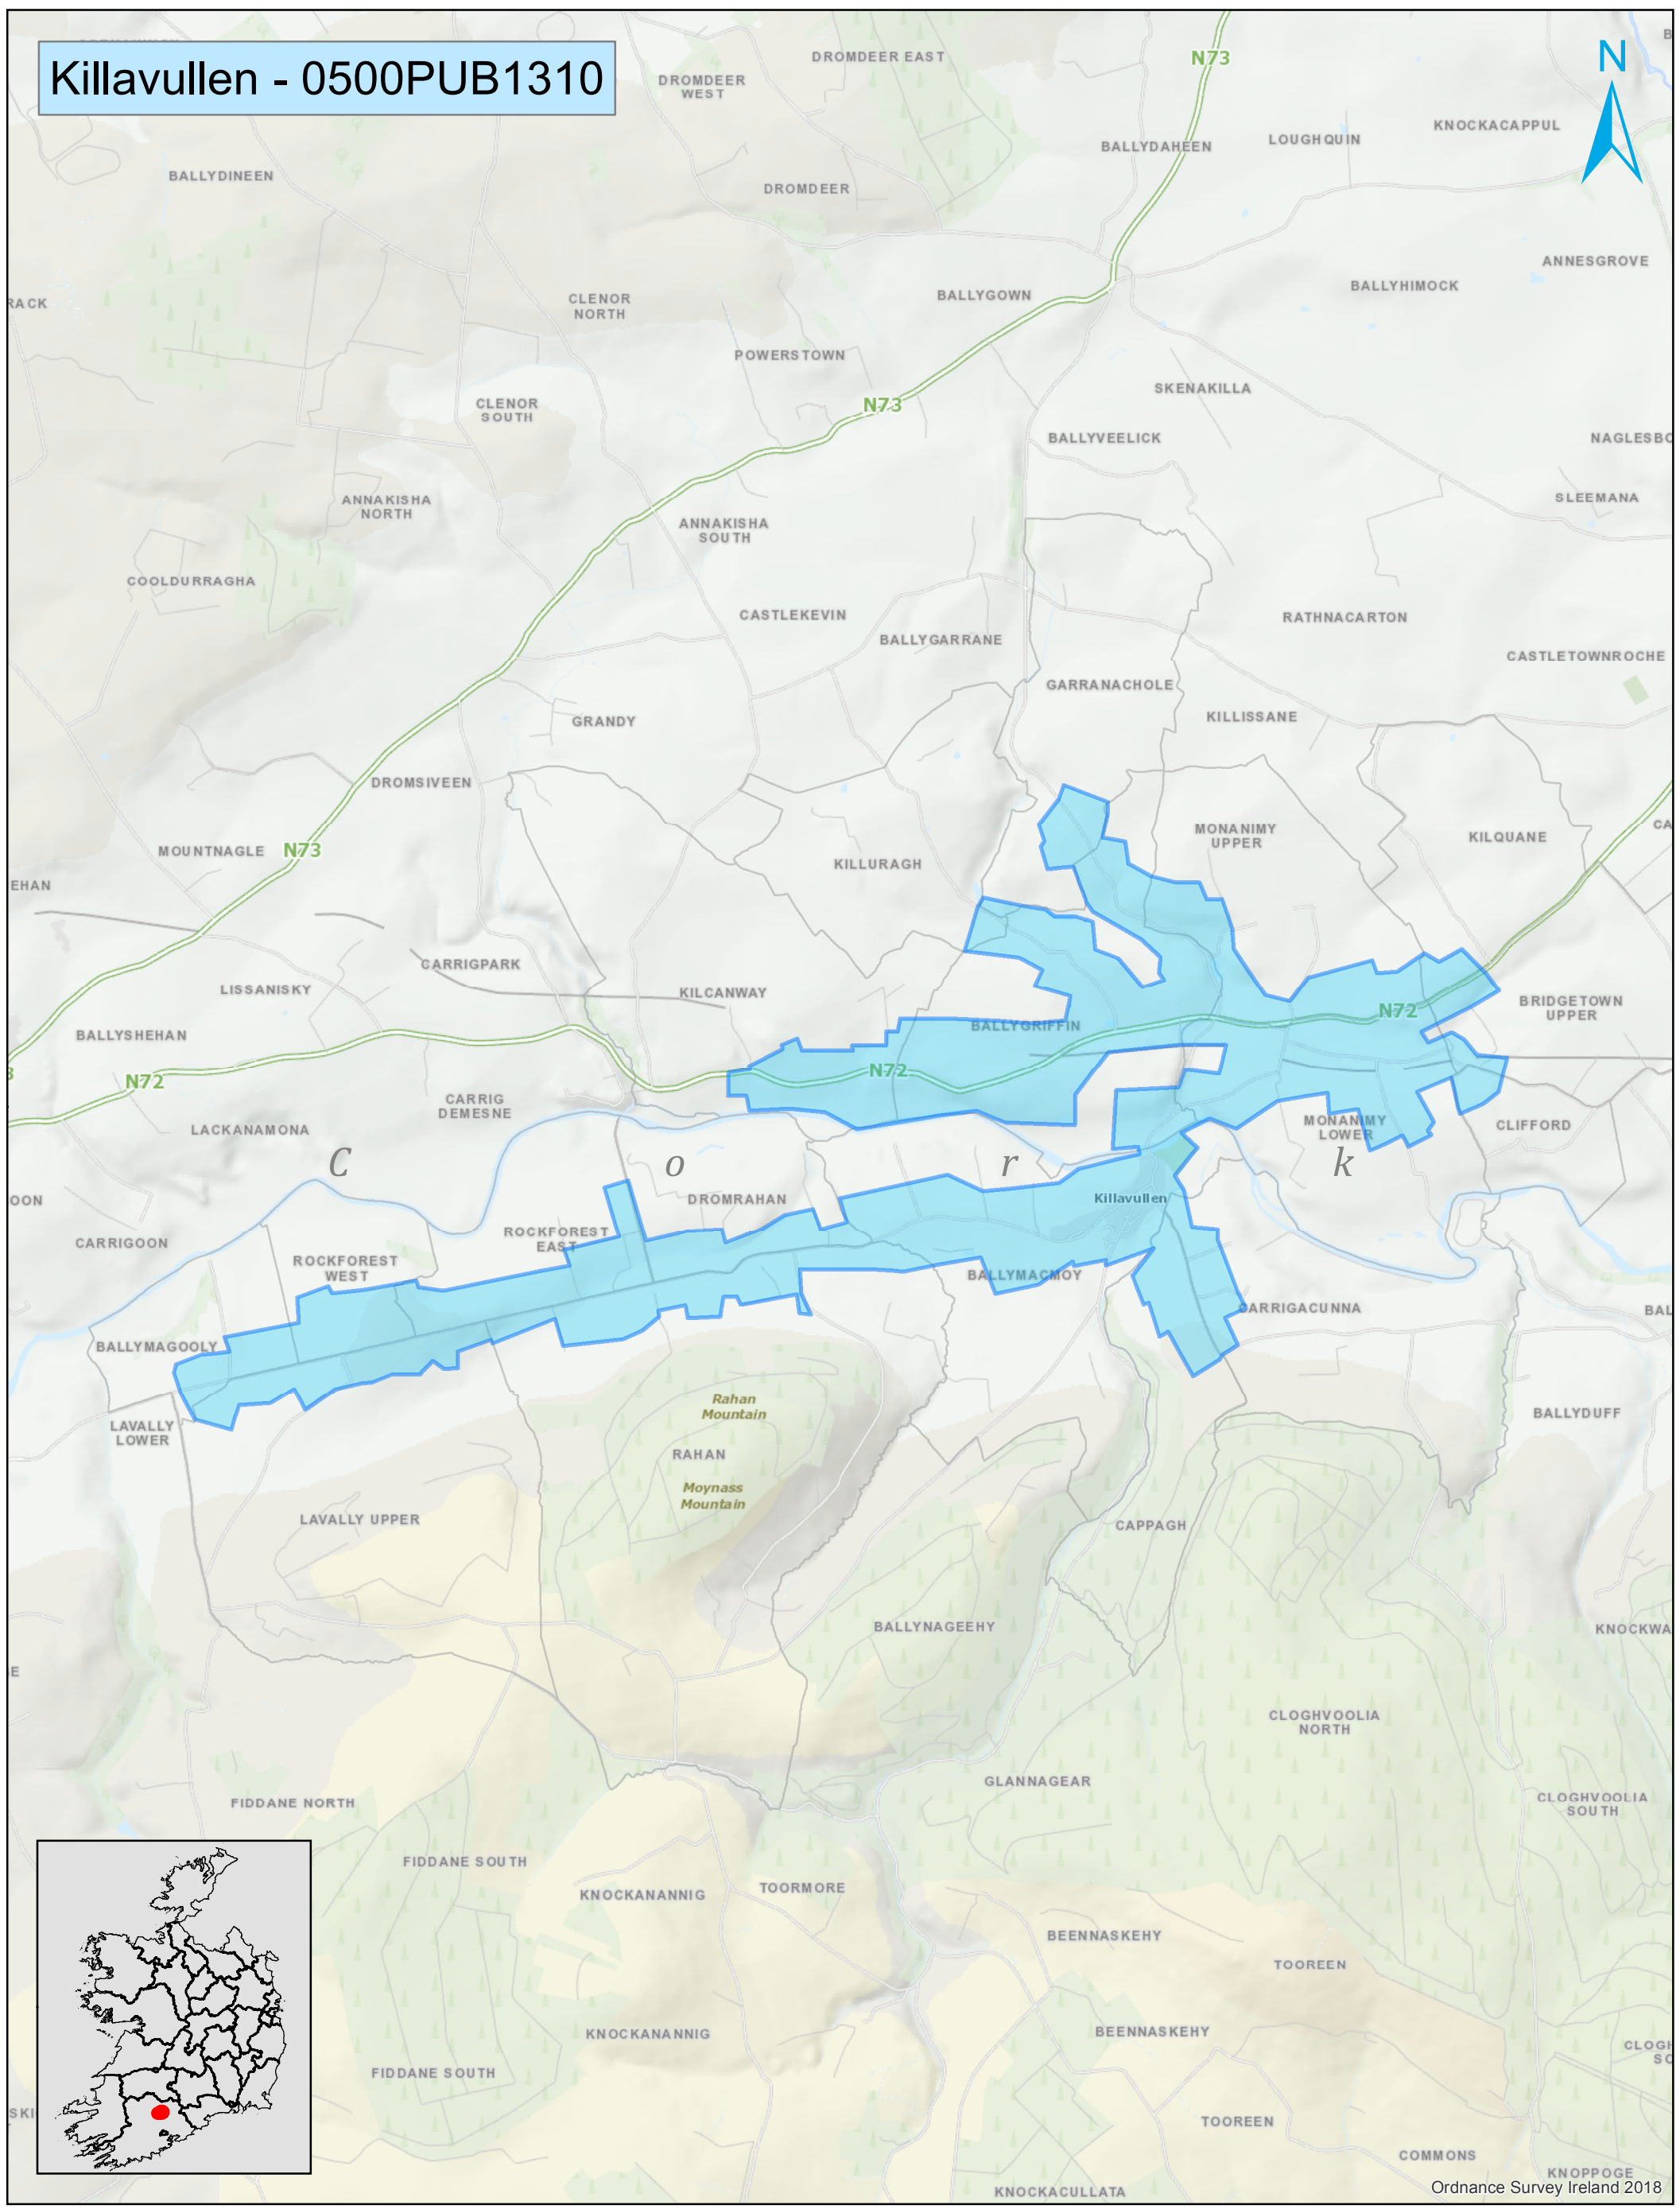

Killavullen - 0500PUB1310

Ordnance Survey Ireland 2018

No part of this drawing may be reproduced or transmitted in any form or stored in any retrieval system of any nature without the written permission of Irish Water as copyright holder except as agreed for use on the project for which the document was originally issued.
 © Copyright Irish Water
 Reproduced from the Ordnance Survey Of Ireland by Permission of the Government. License No. 3-3-34

WSZ Name: Killavullen
EDEN WSZ ID: 0500PUB1310
Local Authority: Cork
Estimated Residential Pop: 810

0 0.5 1 Km	
Coordinate System: TM65 Irish Grid Projection: Transverse Mercator	
Scale @ A3:	1:33,970
Drawn Date:	12/03/2021