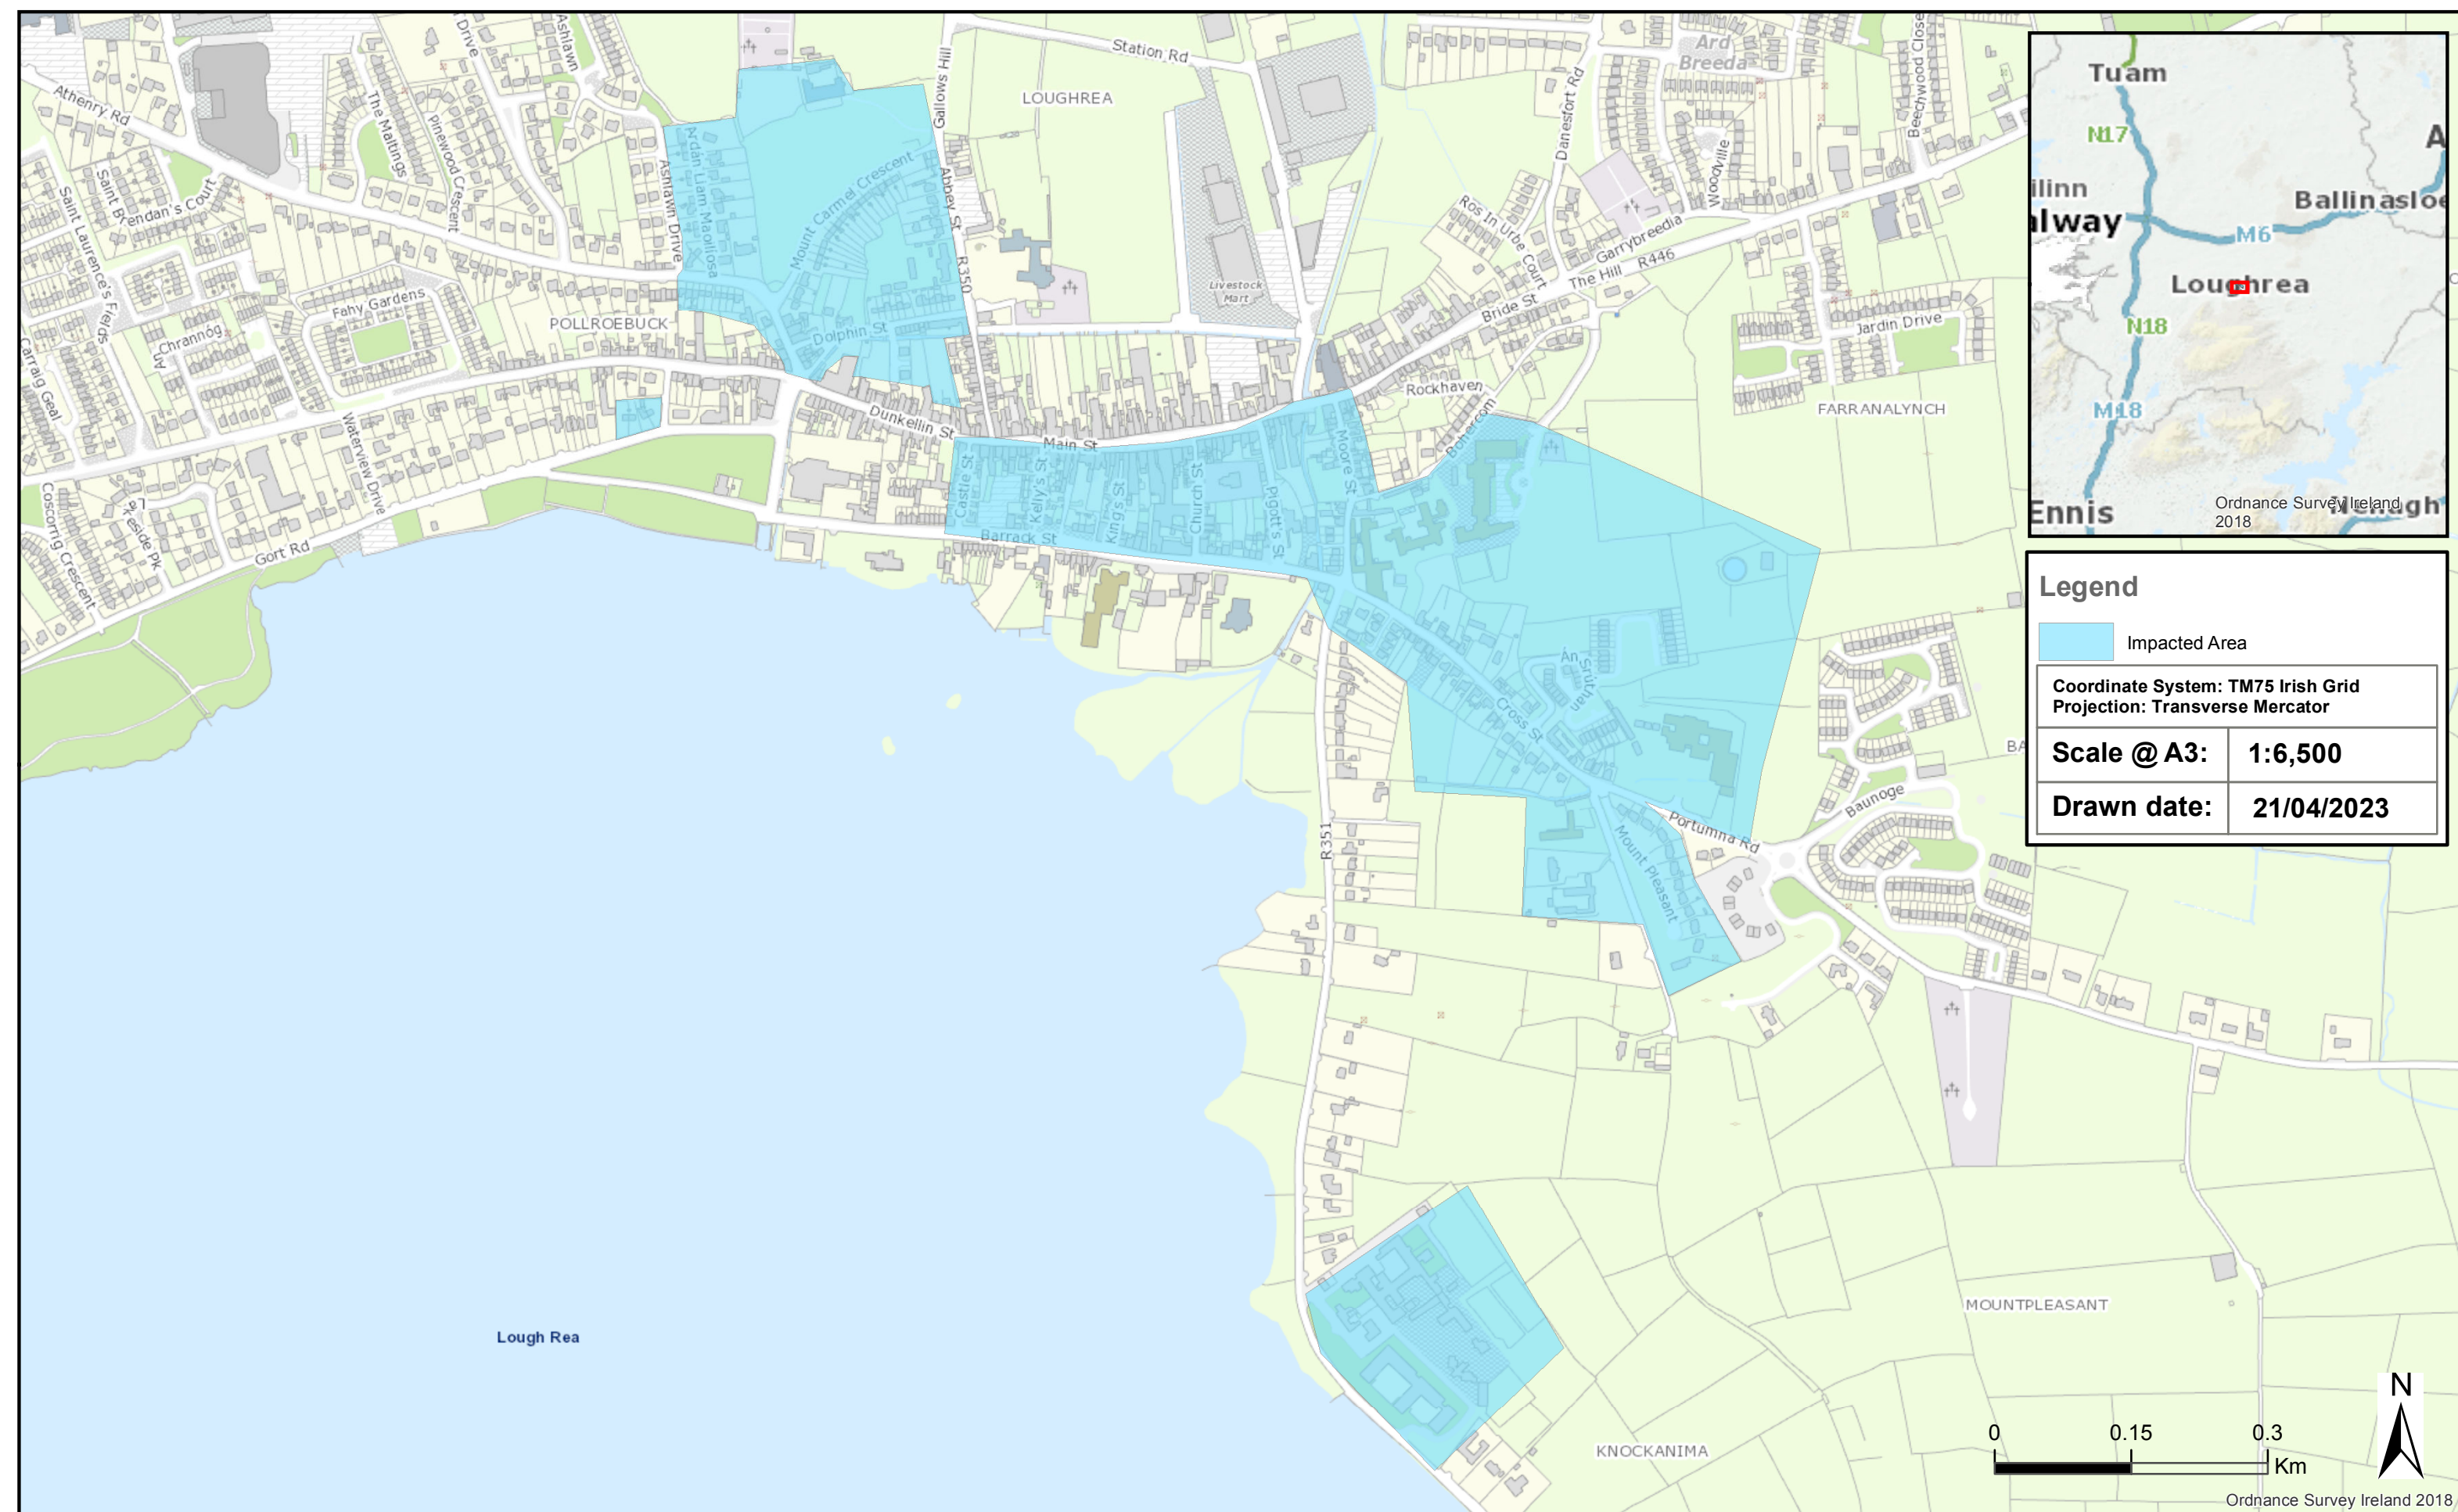

# Loughrea Town Cast Iron Polygon

## Estimated Residential Population: Approx. 520

**Legend**

Impacted Area

Coordinate System: TM75 Irish Grid  
Projection: Transverse Mercator

<b>Scale @ A3:</b>	<b>1:6,500</b>
<b>Drawn date:</b>	<b>21/04/2023</b>