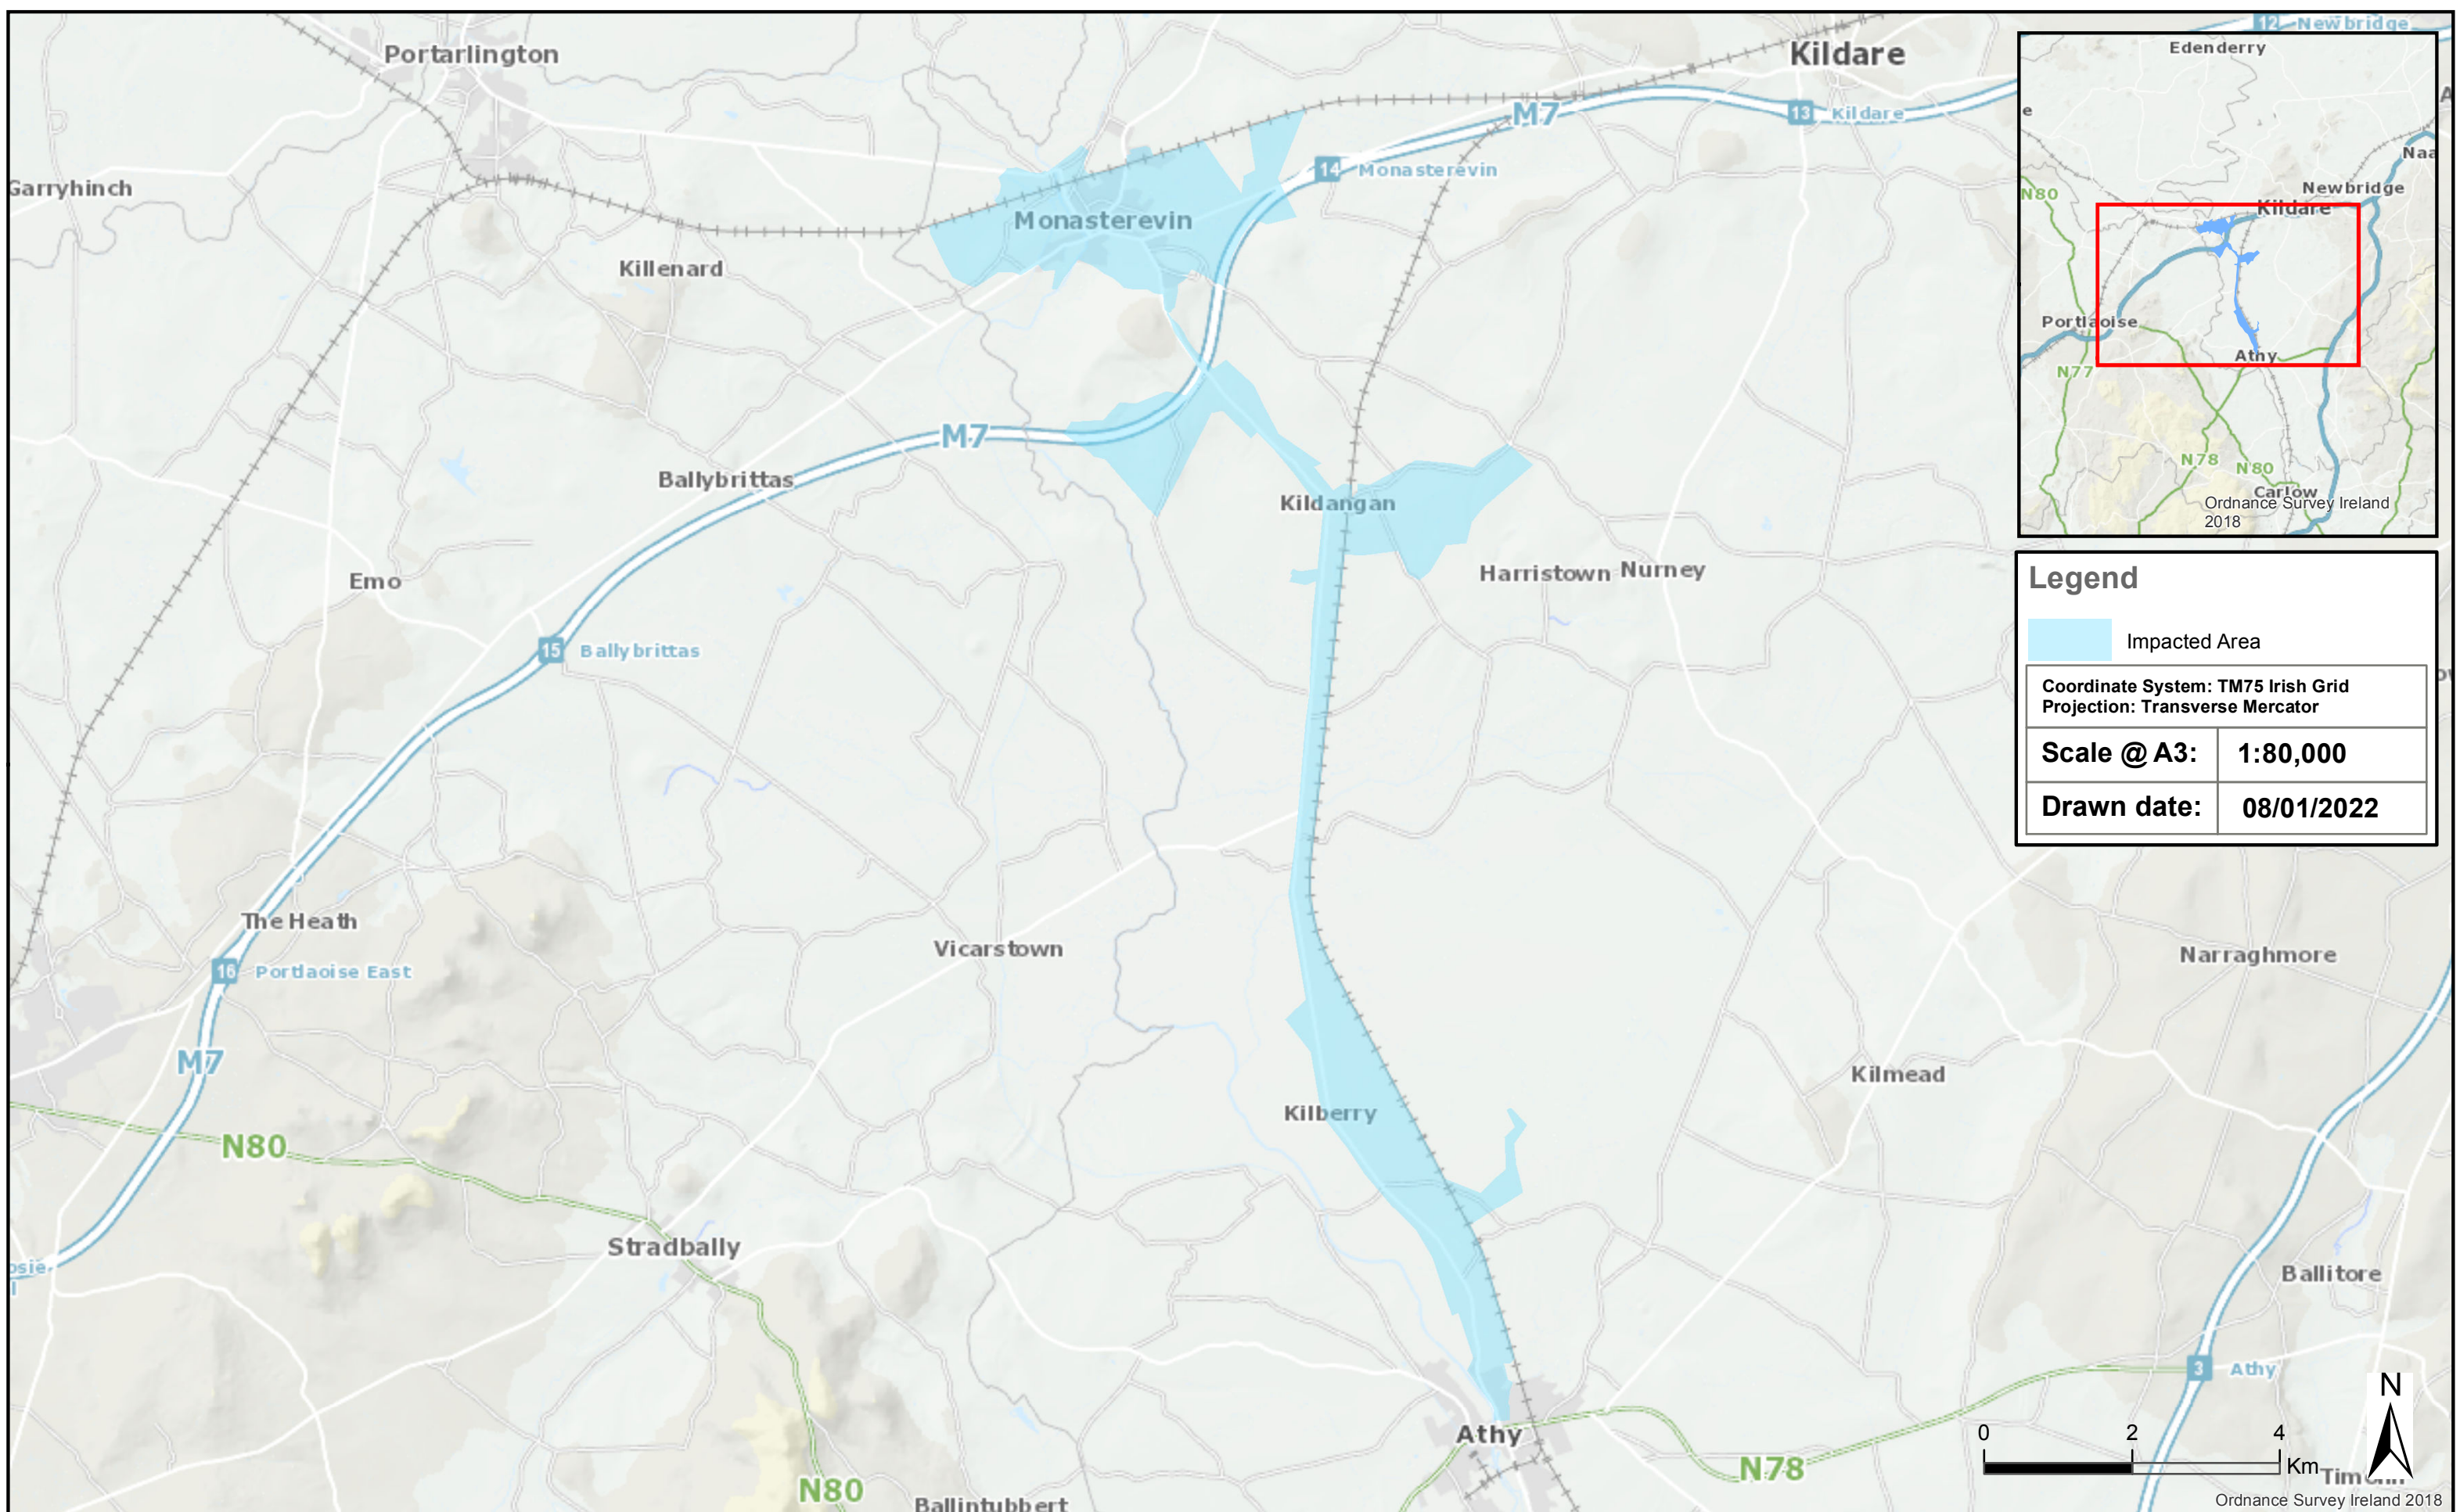

Monasterevin Public Water Supply - Boil Water Notice

Estimated Residential Population: 5,766

Legend

- Impacted Area

Coordinate System: TM75 Irish Grid
Projection: Transverse Mercator

Scale @ A3:	1:80,000
Drawn date:	08/01/2022