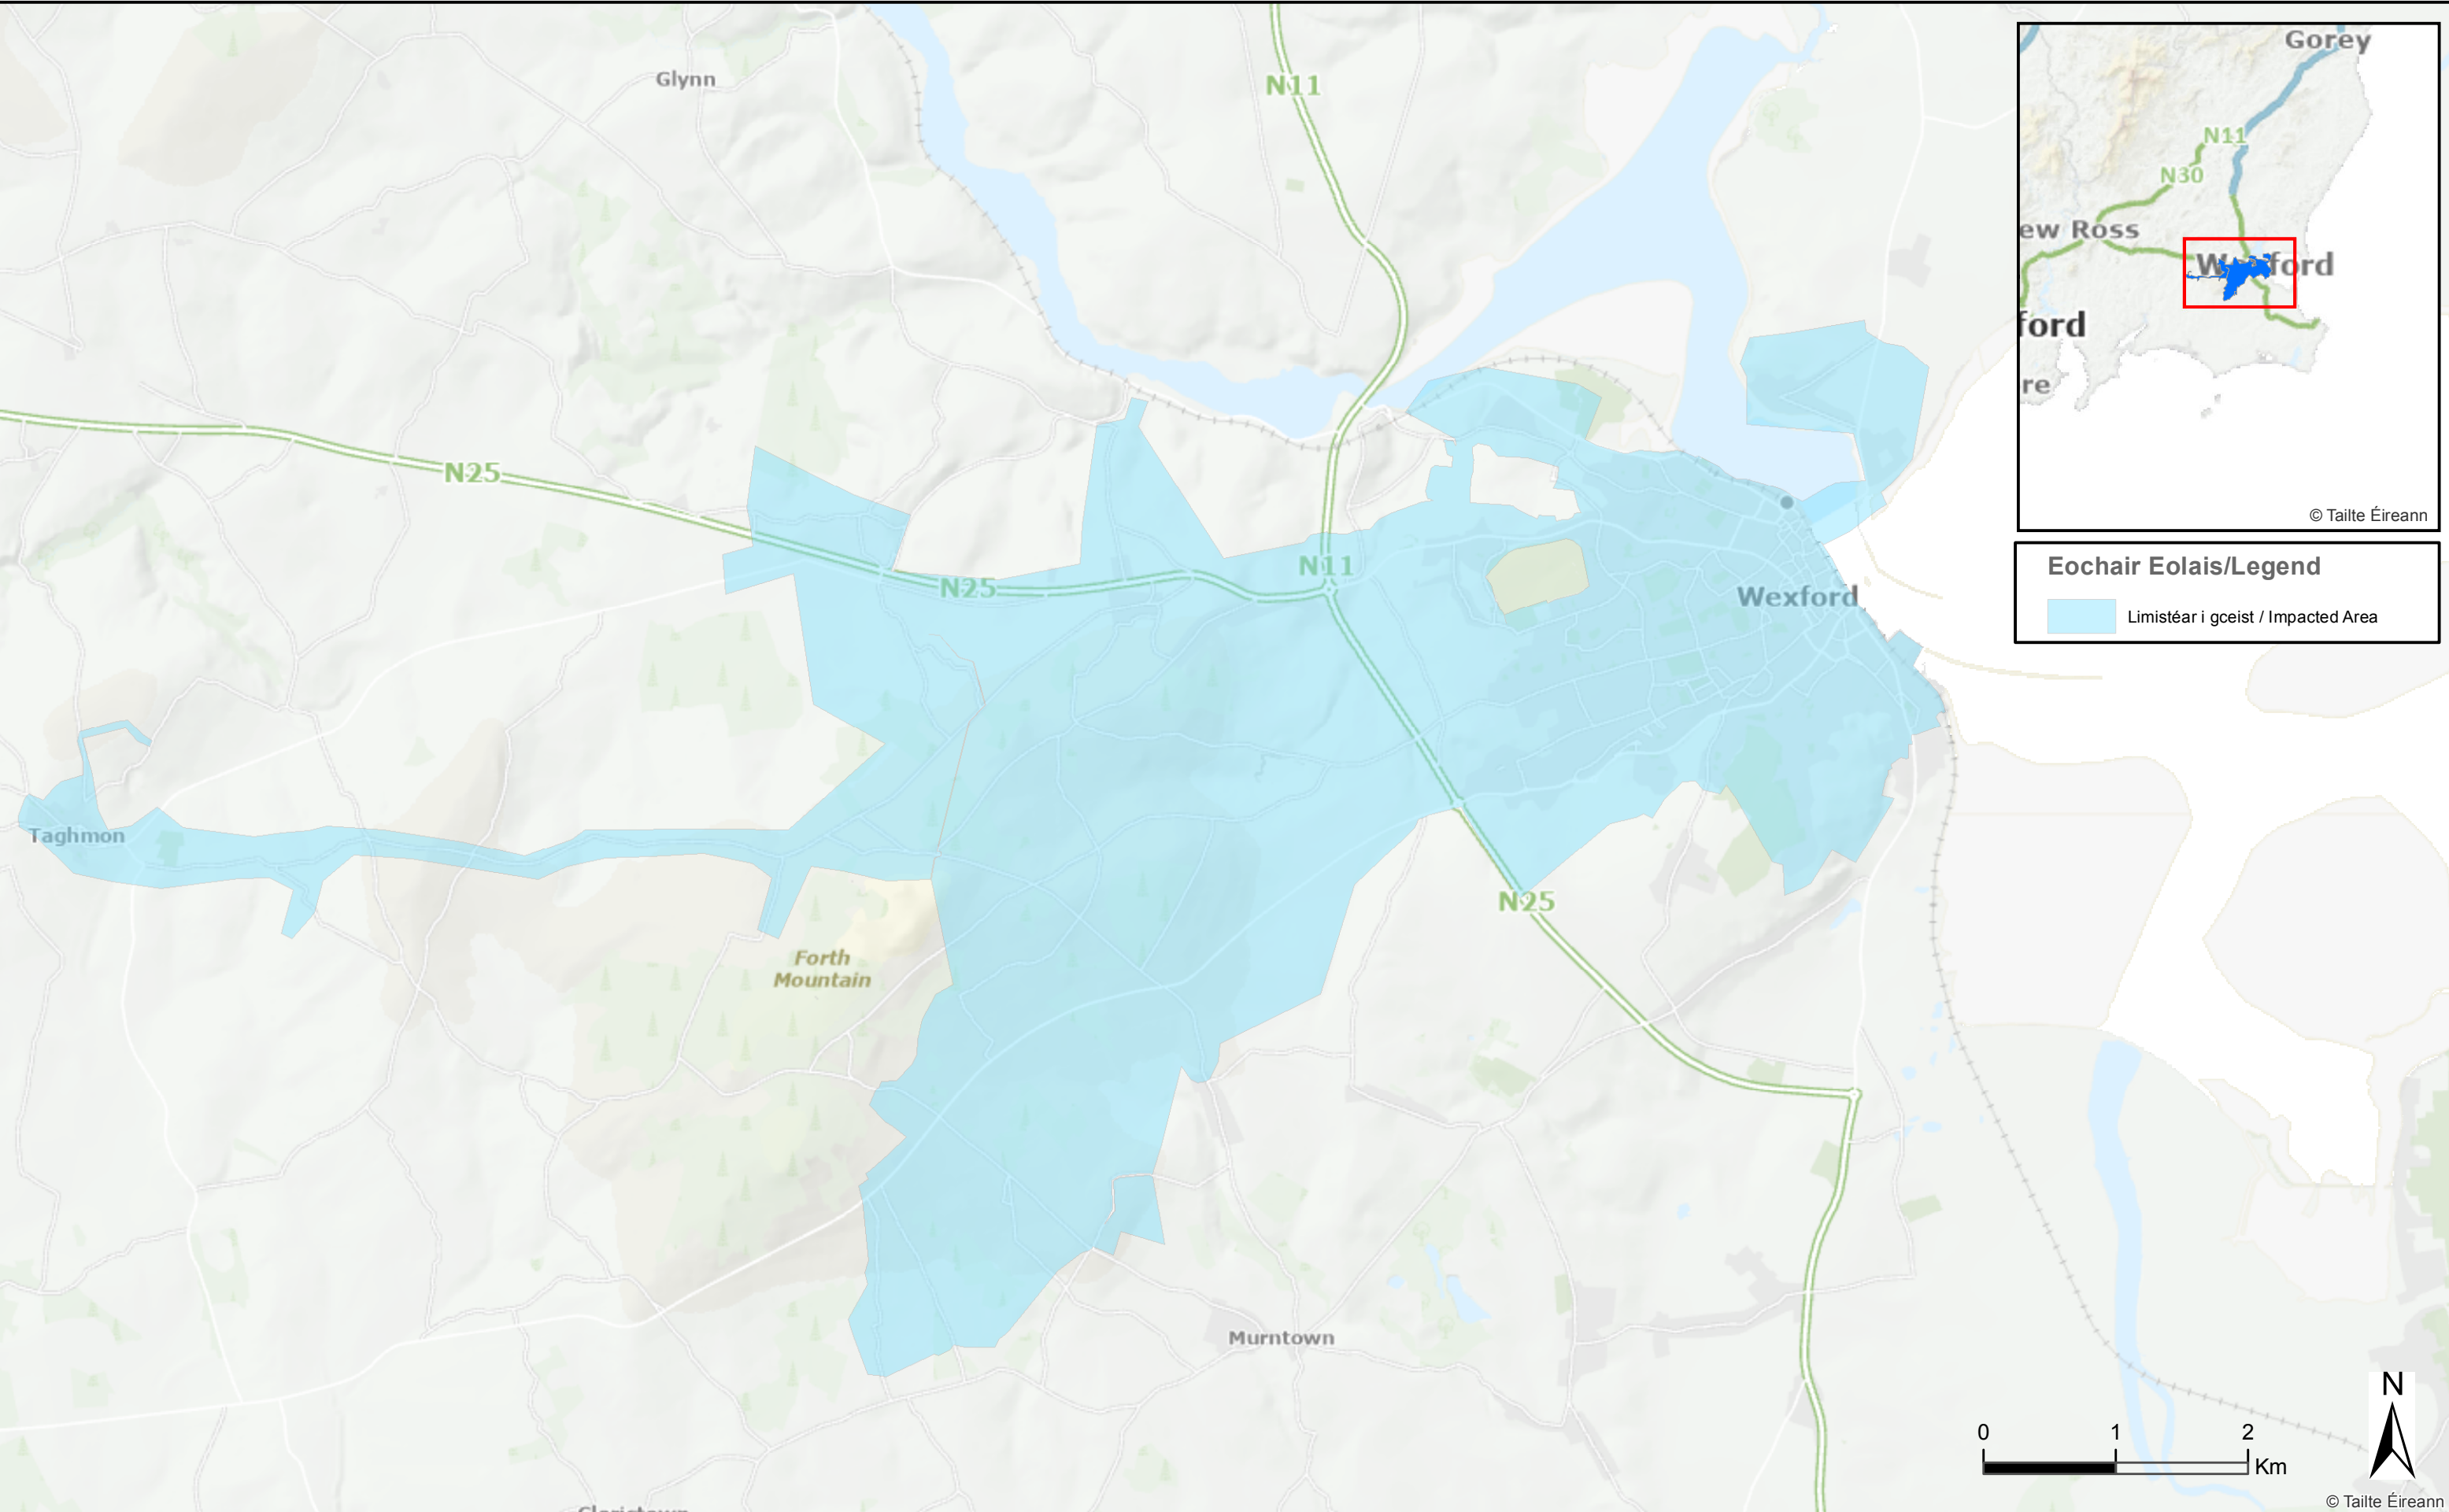

Soláthar Uisce Poiblí Baile Loch Garman - Fógra Uisce a Fhiuchadh
Pobal Cónaithe Measta: Tuairim is 22,849
Wexford Town and Environs WSS - Boil Water Notice
Estimated Residential Population: Approx. 22,849

© Tailte Éireann

Eochair Eolais/Legend

 Limistéar i gceist / Impacted Area

© Tailte Éireann