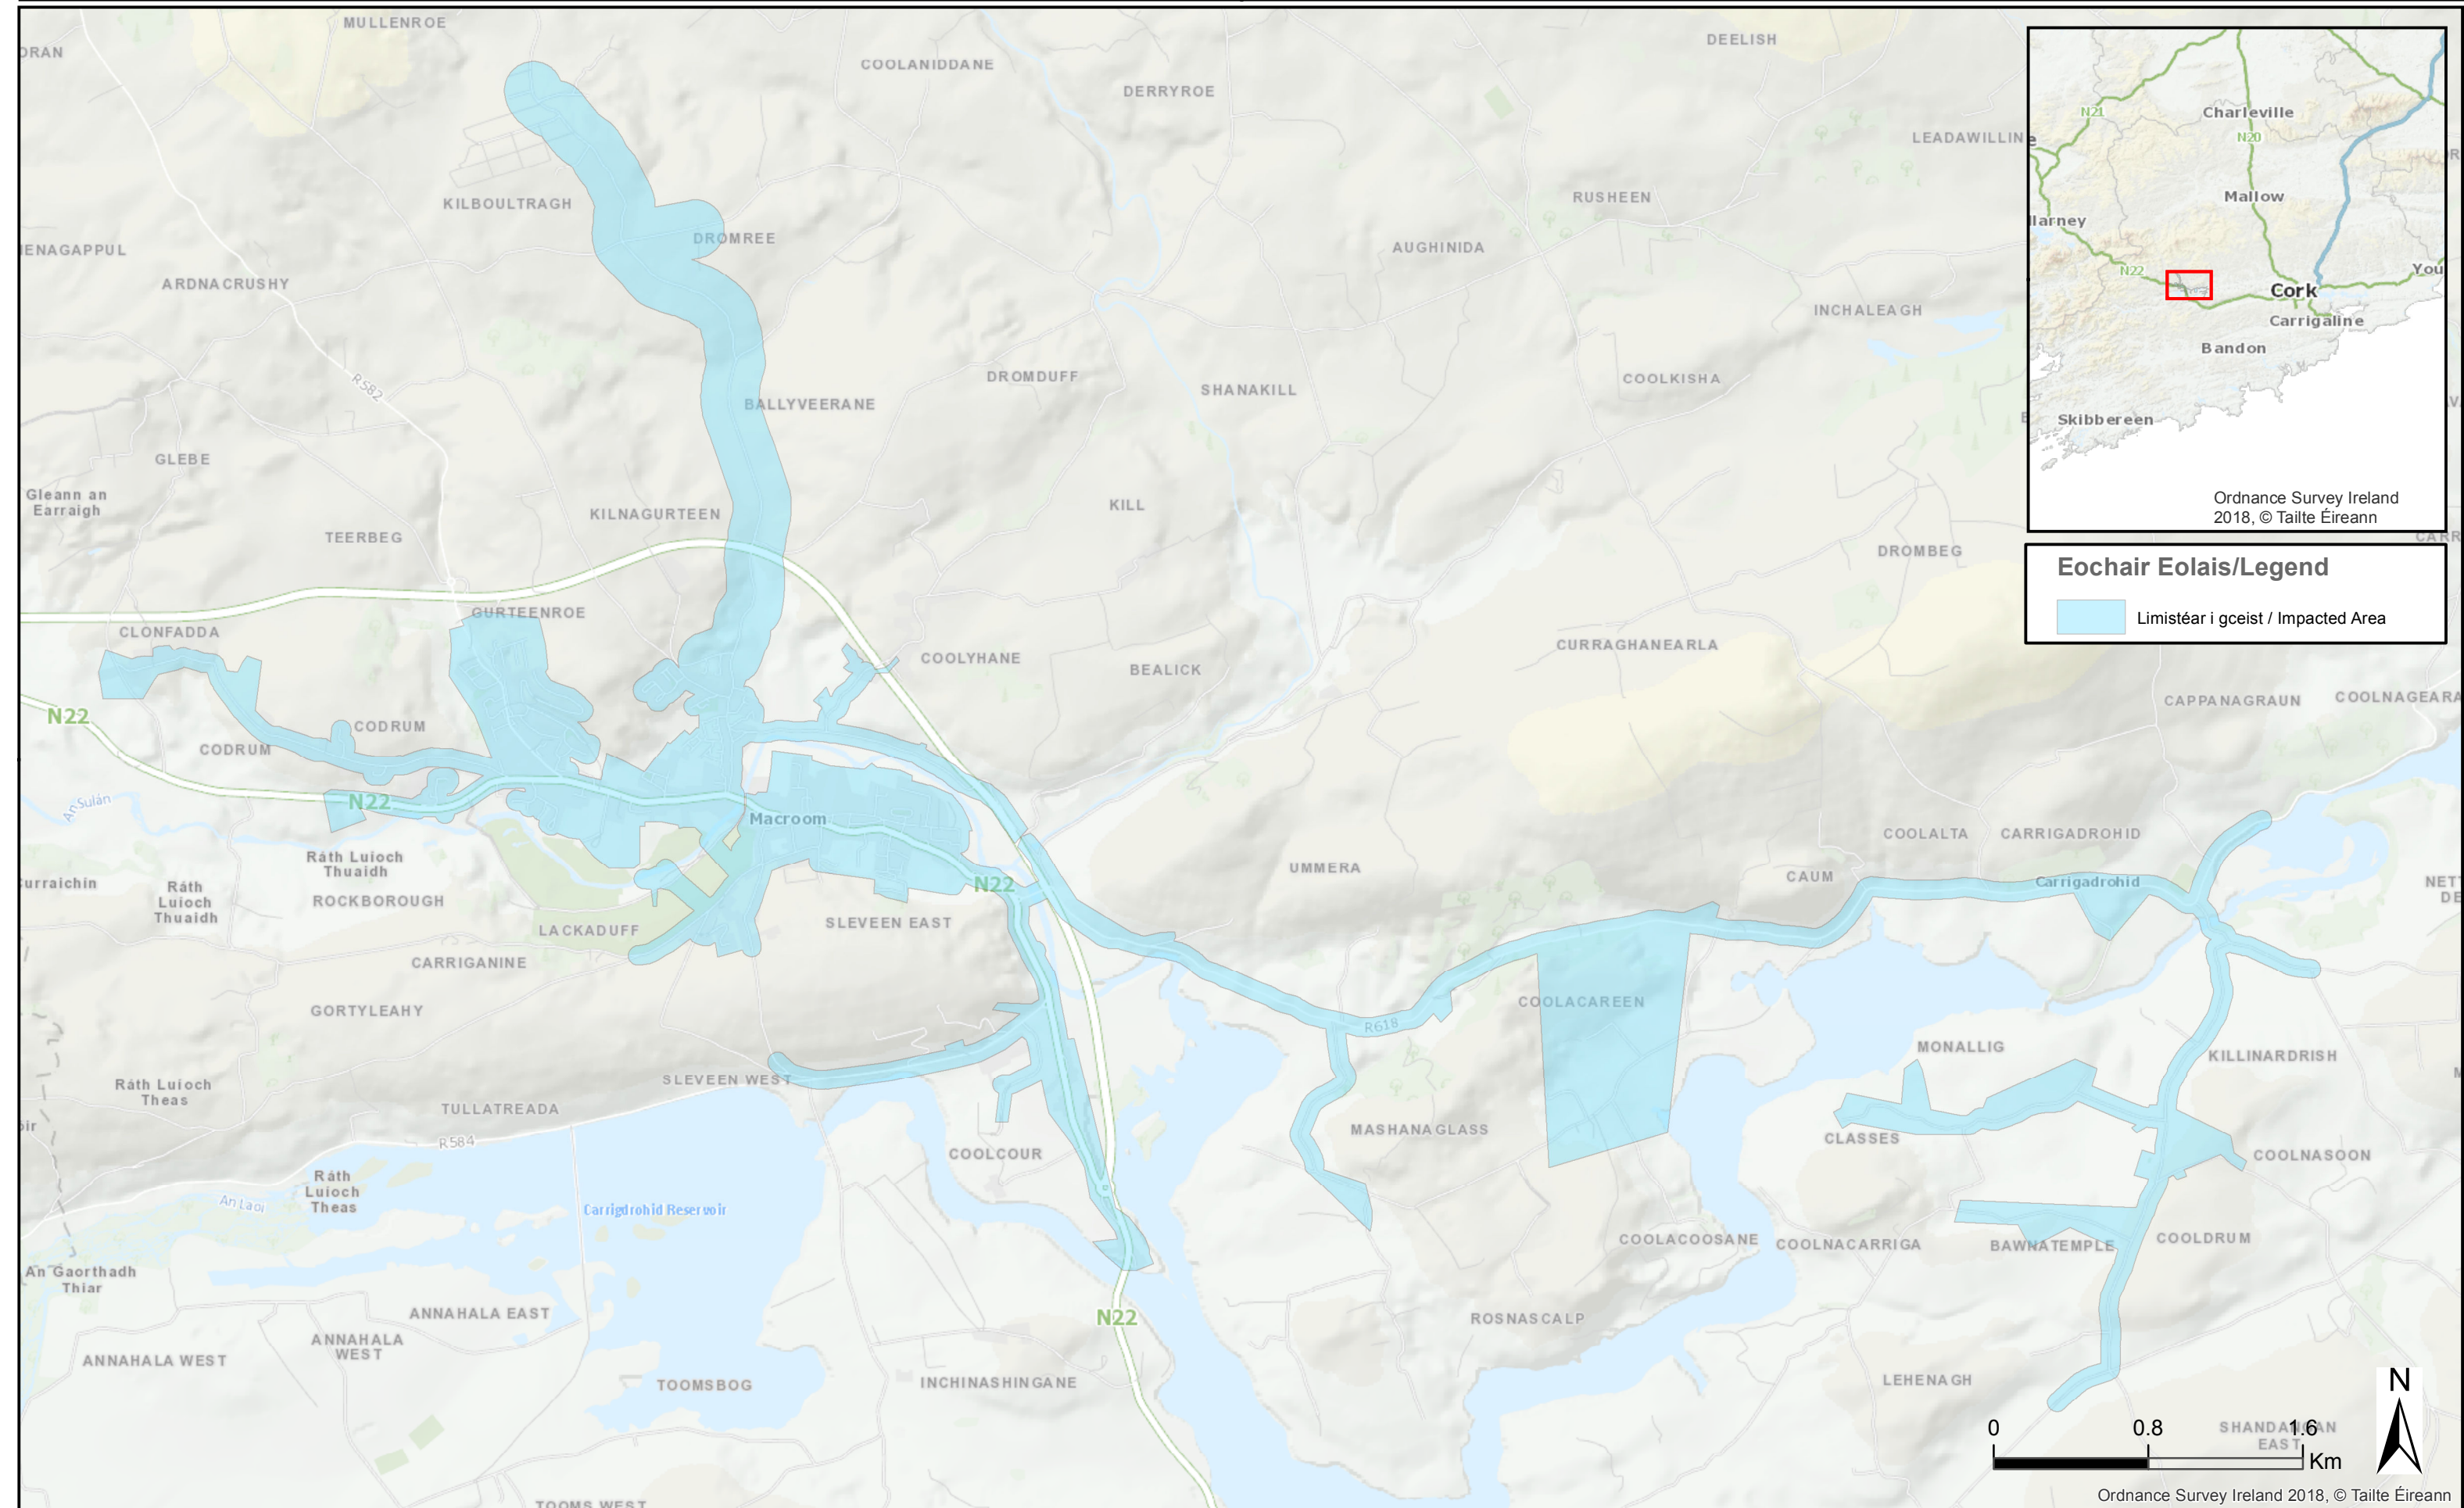

Soláthar Uisce Phoiblí Mhaigh Chromtha - Fógra Uisce a Fhiuchadh
Pobal Cónaithe Measta: Tuairim is 4,194
Macroon Public Water Supply - Boil Water Notice
Estimated Residential Population: Approx. 4,194

Ordnance Survey Ireland
2018, © Tailte Éireann

Eochair Eolais/Legend

 Limistéar i gceist / Impacted Area

Ordnance Survey Ireland 2018, © Tailte Éireann