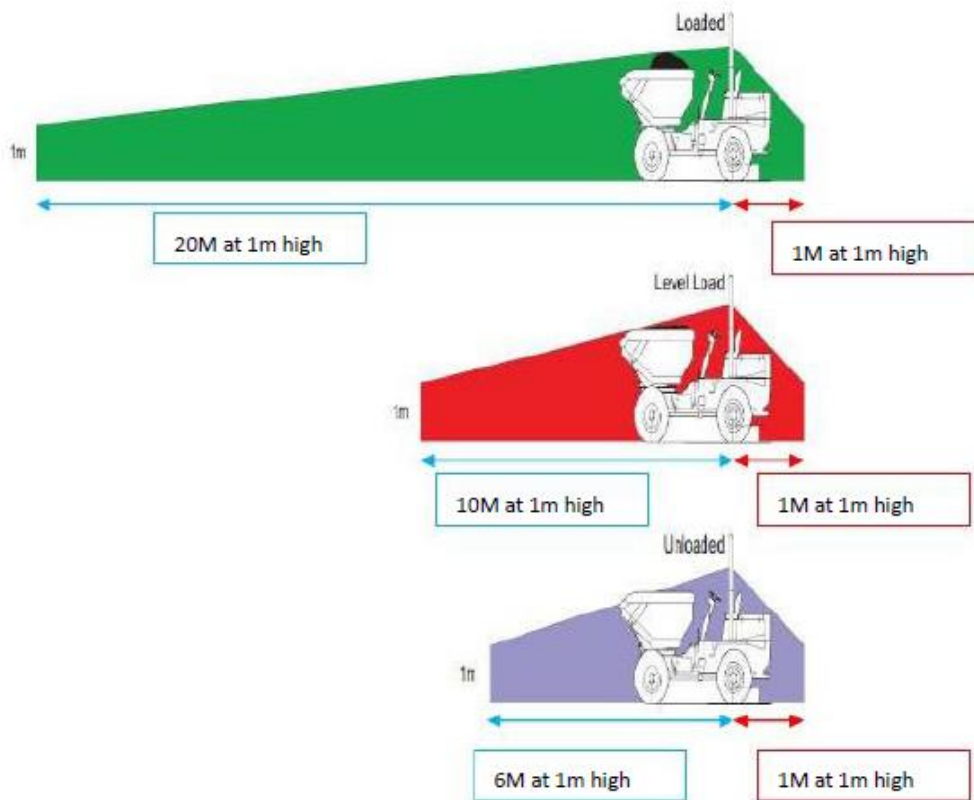

Dumper Blind Spots

Record of Review of Mobile Plant/Vehicle Blind Spots

Blind Spot assessment at 1m height for 6T Dumper

6T Dumper

Picture 2.3